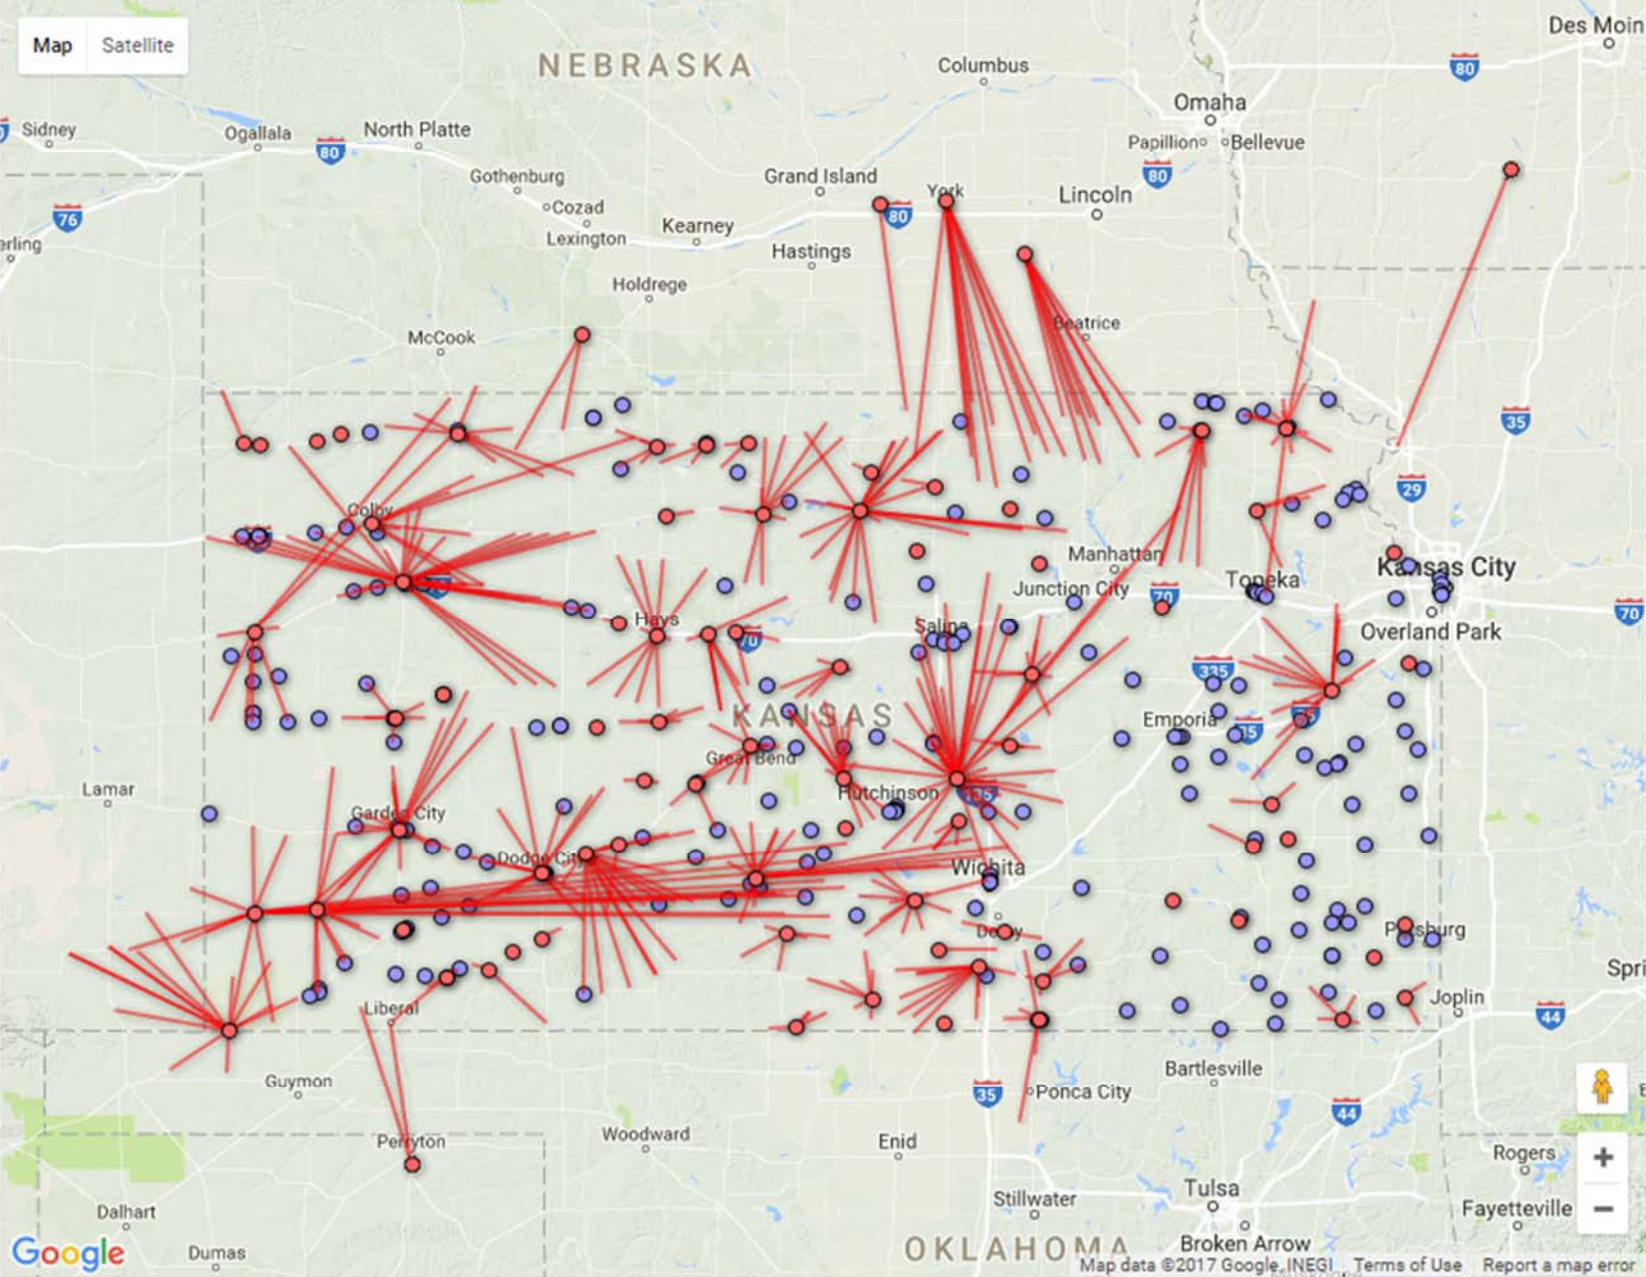

Figure 1. Starburst Map of All Cooperatives with Grain Locations in Kansas

Figure 3. Map of All Non-Cooperative Grain Locations in Kansas

Figure 4. Starburst Map of All Cooperatives with Grain Locations in Kansas (red) and Non-Cooperative Grain Locations in Kansas (blue)

Figure 5. Map of All Cooperative and Non-Cooperative Grain Locations