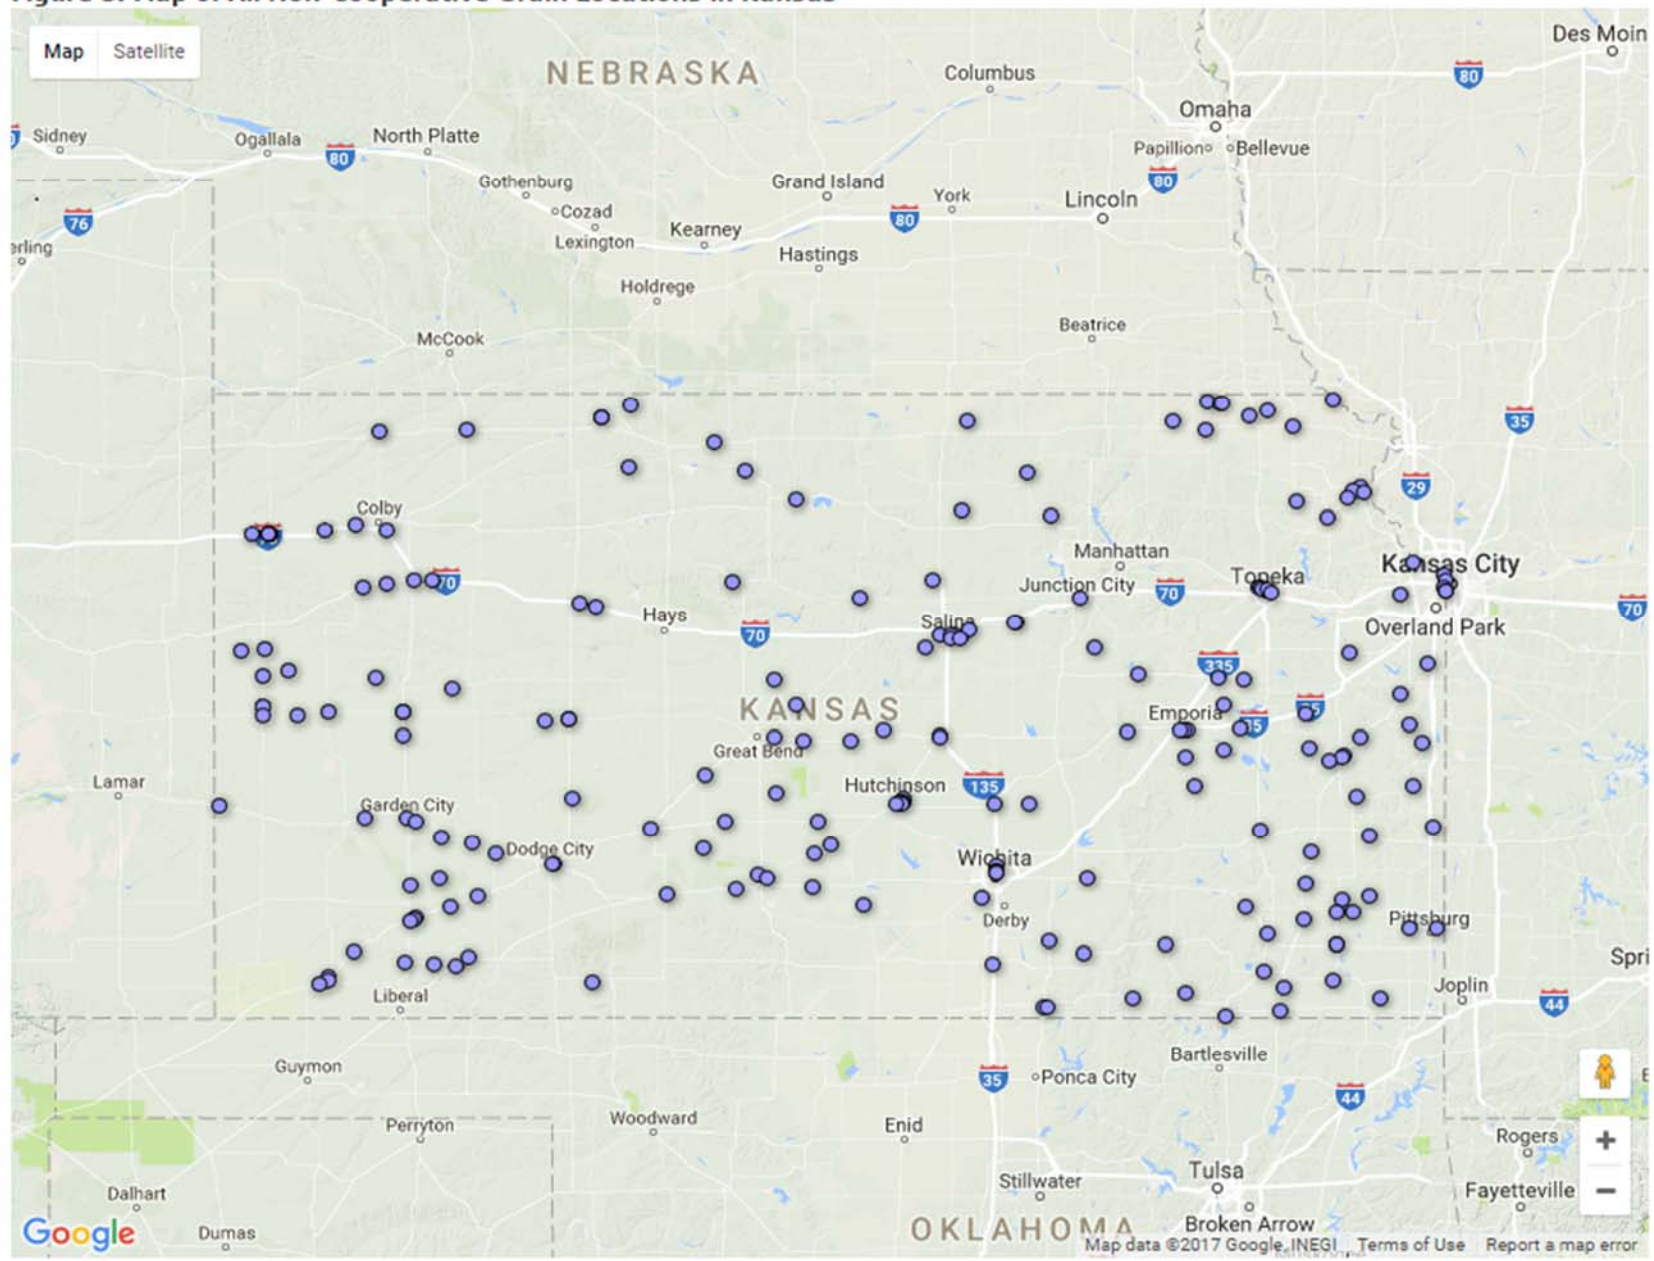

Figure 1. Starburst Map of All Cooperatives with Grain Locations in Kansas

Figure 3. Map of All Non-Cooperative Grain Locations in Kansas

Figure 4. Starburst Map of All Cooperatives with Grain Locations in Kansas (red) and Non-Cooperative Grain Locations in Kansas (blue)

Figure 5. Map of All Cooperative and Non-Cooperative Grain Locations