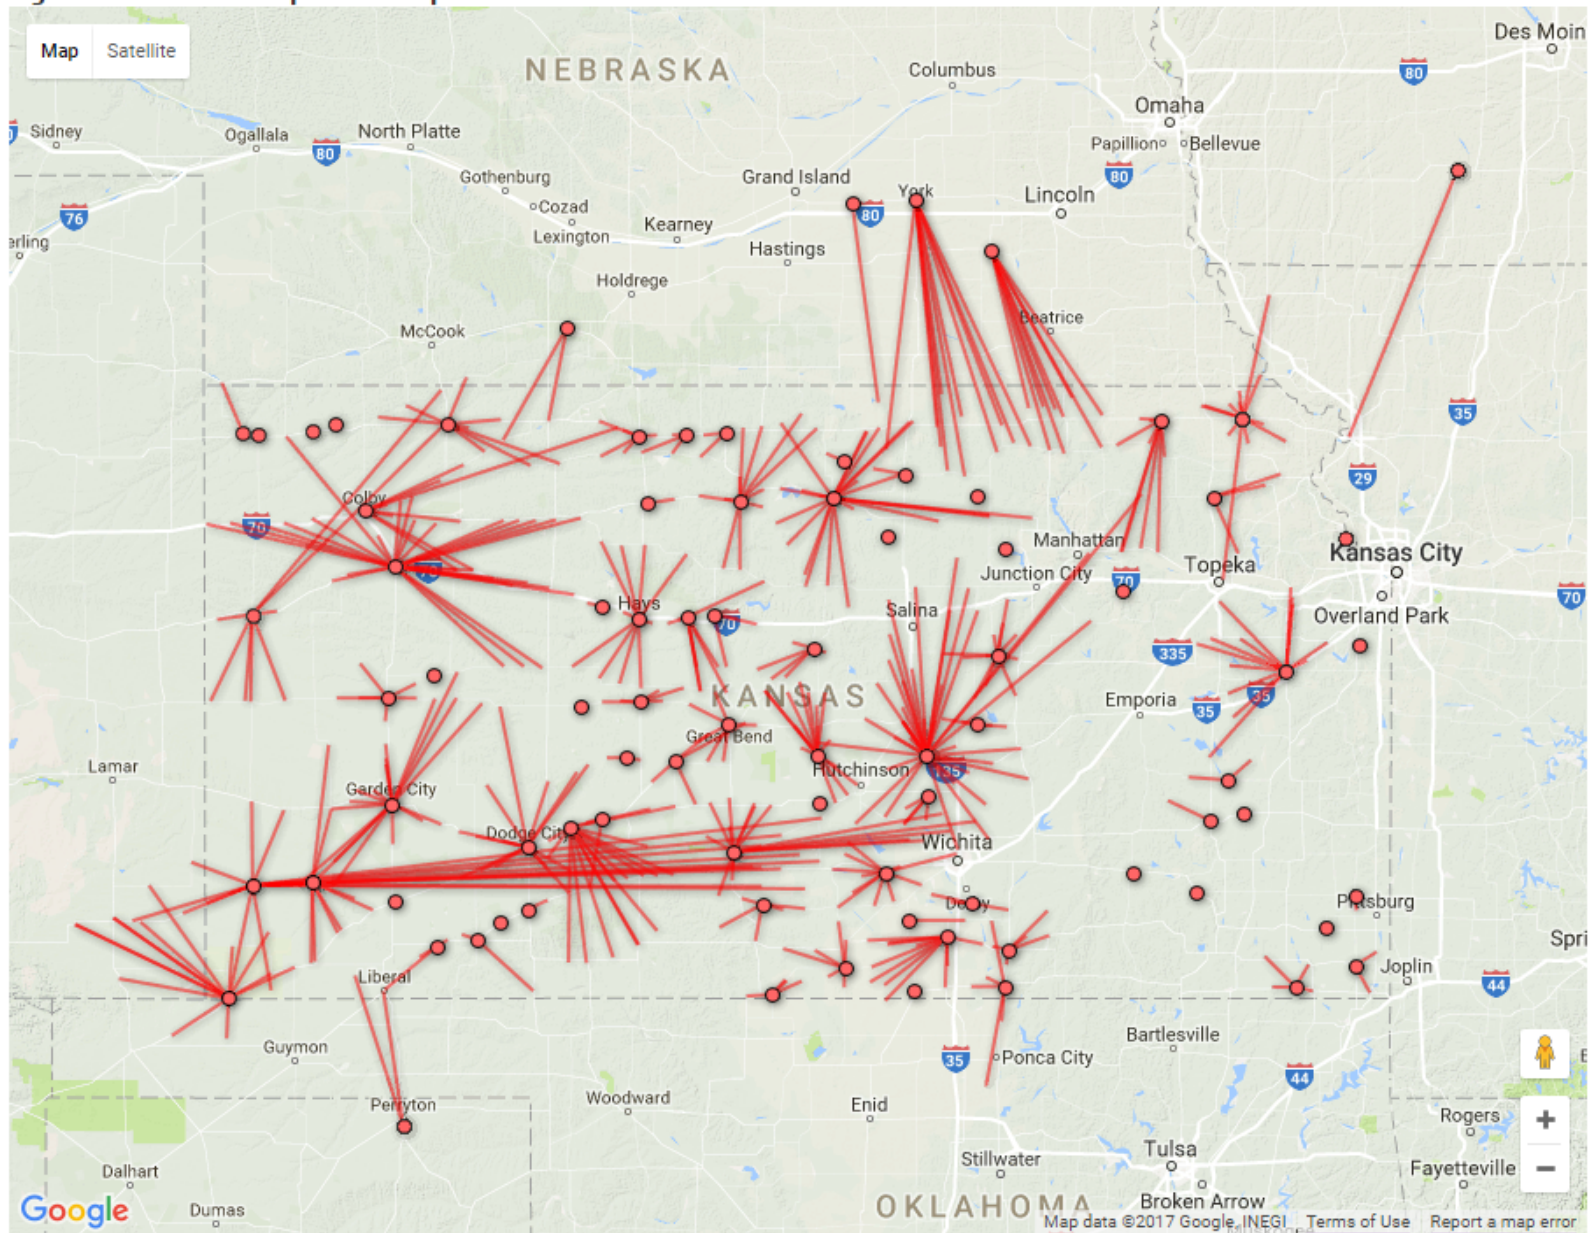

Figure 1. Starburst Map of All Cooperatives with Grain Locations in Kansas

Figure 3. Map of All Non-Cooperative Grain Locations in Kansas

Figure 4. Starburst Map of All Cooperatives with Grain Locations in Kansas (red) and Non-Cooperative Grain Locations in Kansas (blue)

Figure 5. Map of All Cooperative and Non-Cooperative Grain Locations