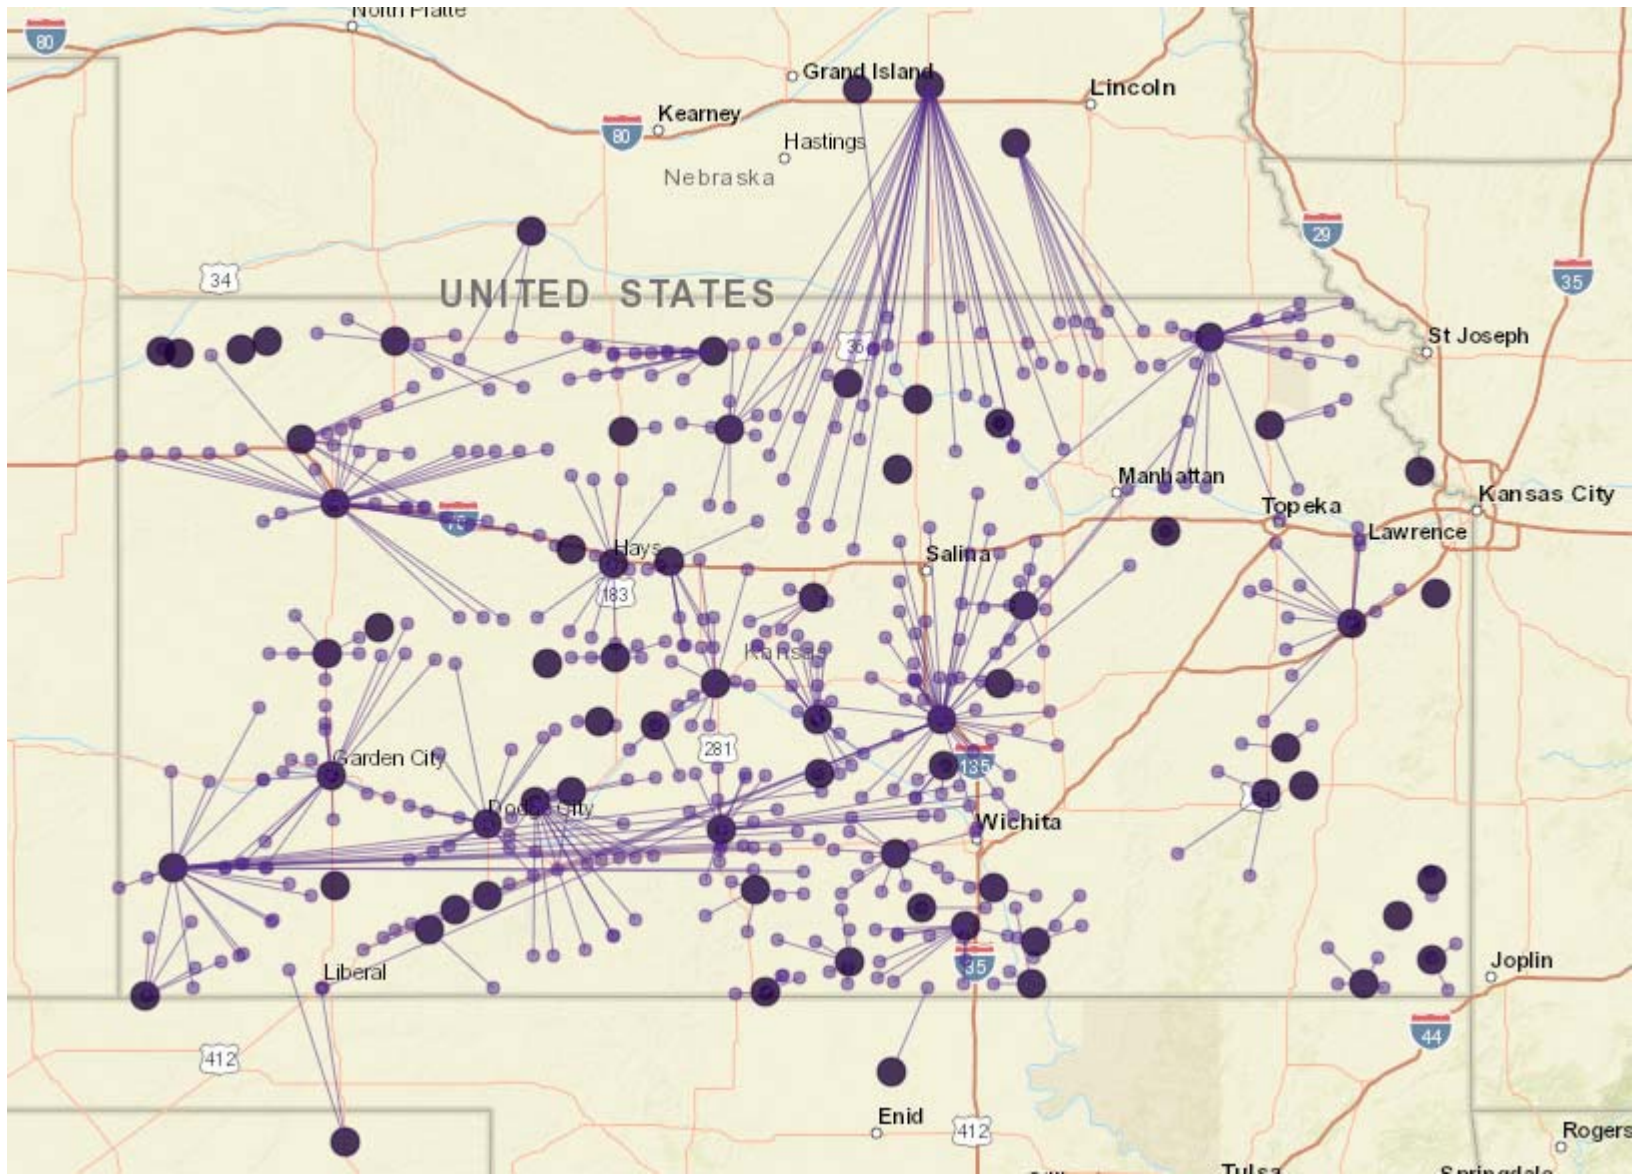

Figure 1. Starburst Map of All Cooperatives with Grain Locations in Kansas (as of 12/13/2019)

Figure 2. Starburst Map of All Cooperatives with Grain Locations in Kansas on Railway (as of 12/13/2019)

Figure 3. Map of All Non-Cooperative Grain Locations in Kansas (as of 12/6/2019)

Figure 4. Starburst Map of All Cooperatives with Grain Locations in Kansas (purple) and Non-Cooperative Grain Locations in Kansas (red) (as of 12/13/2019)

Figure 5. Starburst Map of Cooperatives Headquartered in Kansas with Grain Locations (as of 12/13/2019)