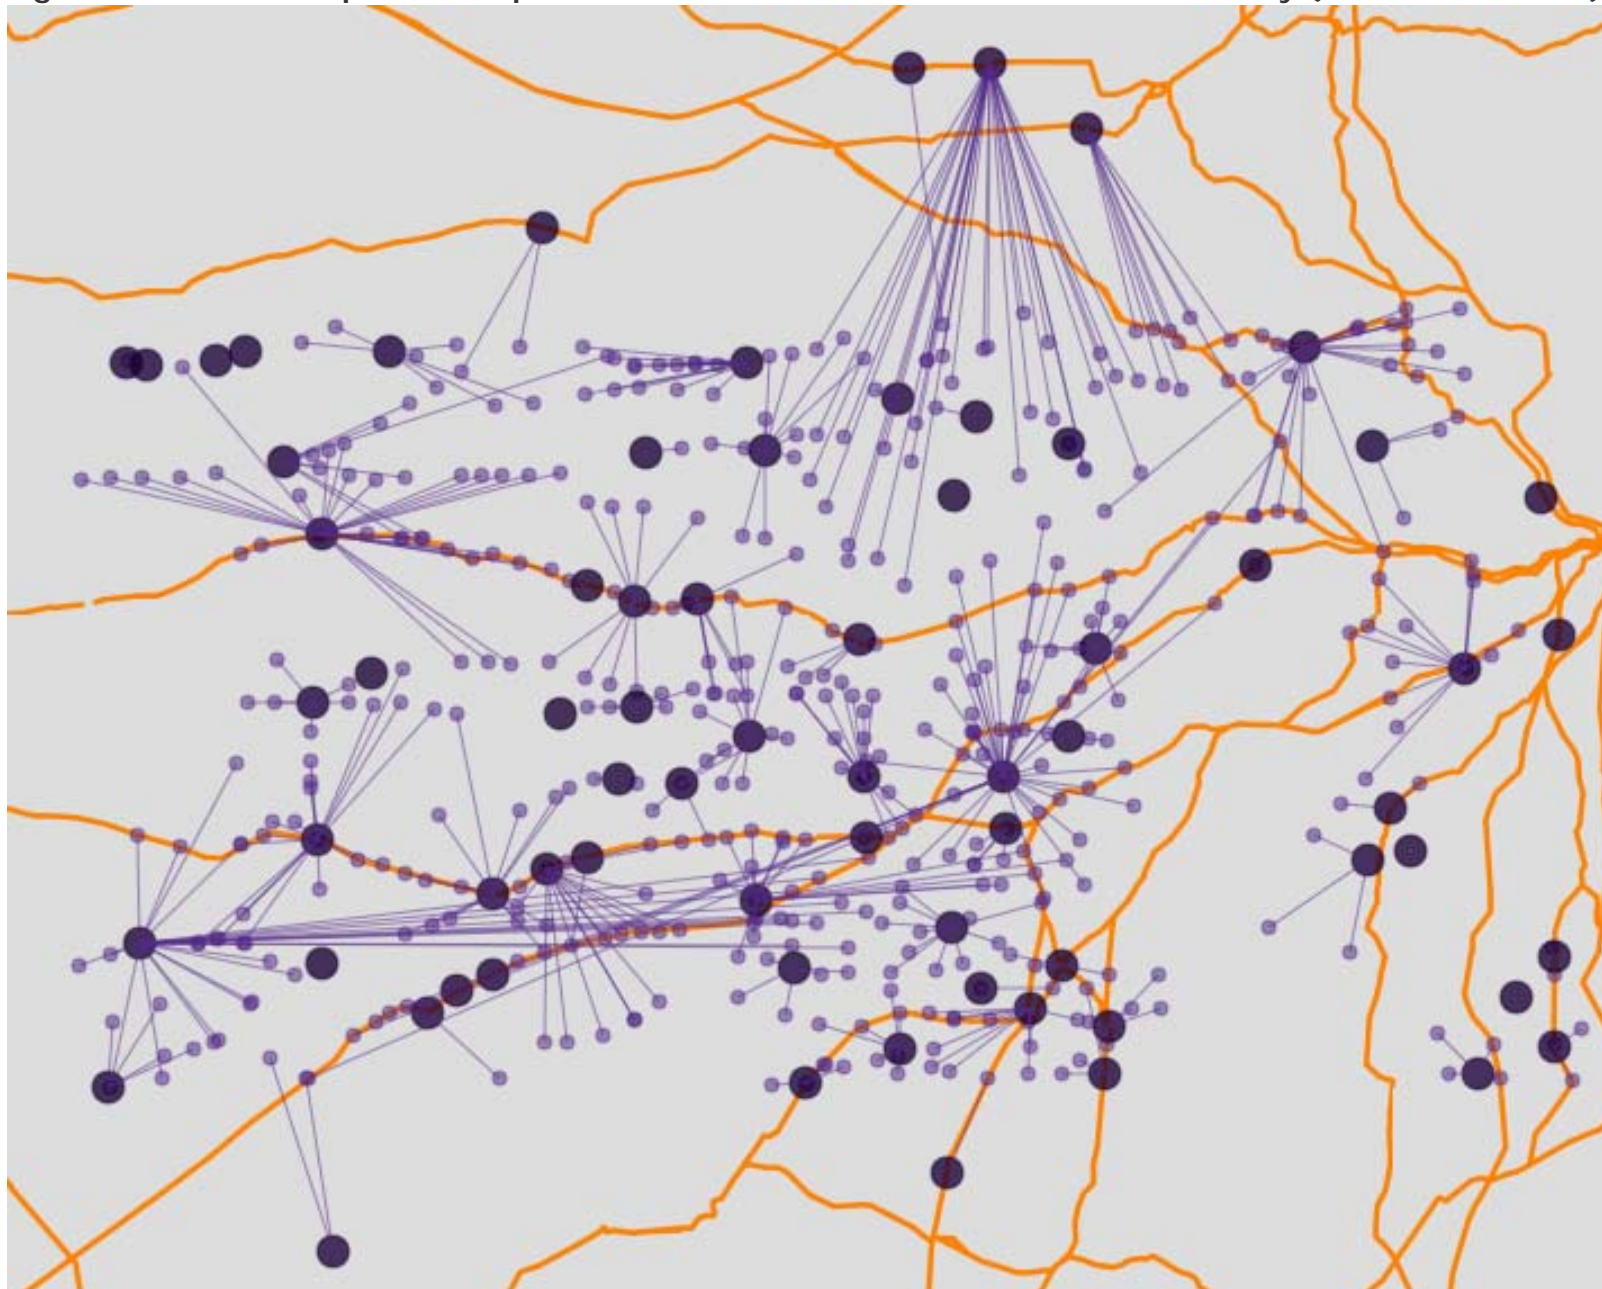

Figure 1. Starburst Map of All Cooperatives with Grain Locations in Kansas (as of 12/13/2019)

Figure 2. Starburst Map of All Cooperatives with Grain Locations in Kansas on Railway (as of 12/13/2019)

Figure 3. Map of All Non-Cooperative Grain Locations in Kansas (as of 12/6/2019)

Figure 4. Starburst Map of All Cooperatives with Grain Locations in Kansas (purple) and Non-Cooperative Grain Locations in Kansas (red) (as of 12/13/2019)

Figure 5. Starburst Map of Cooperatives Headquartered in Kansas with Grain Locations (as of 12/13/2019)