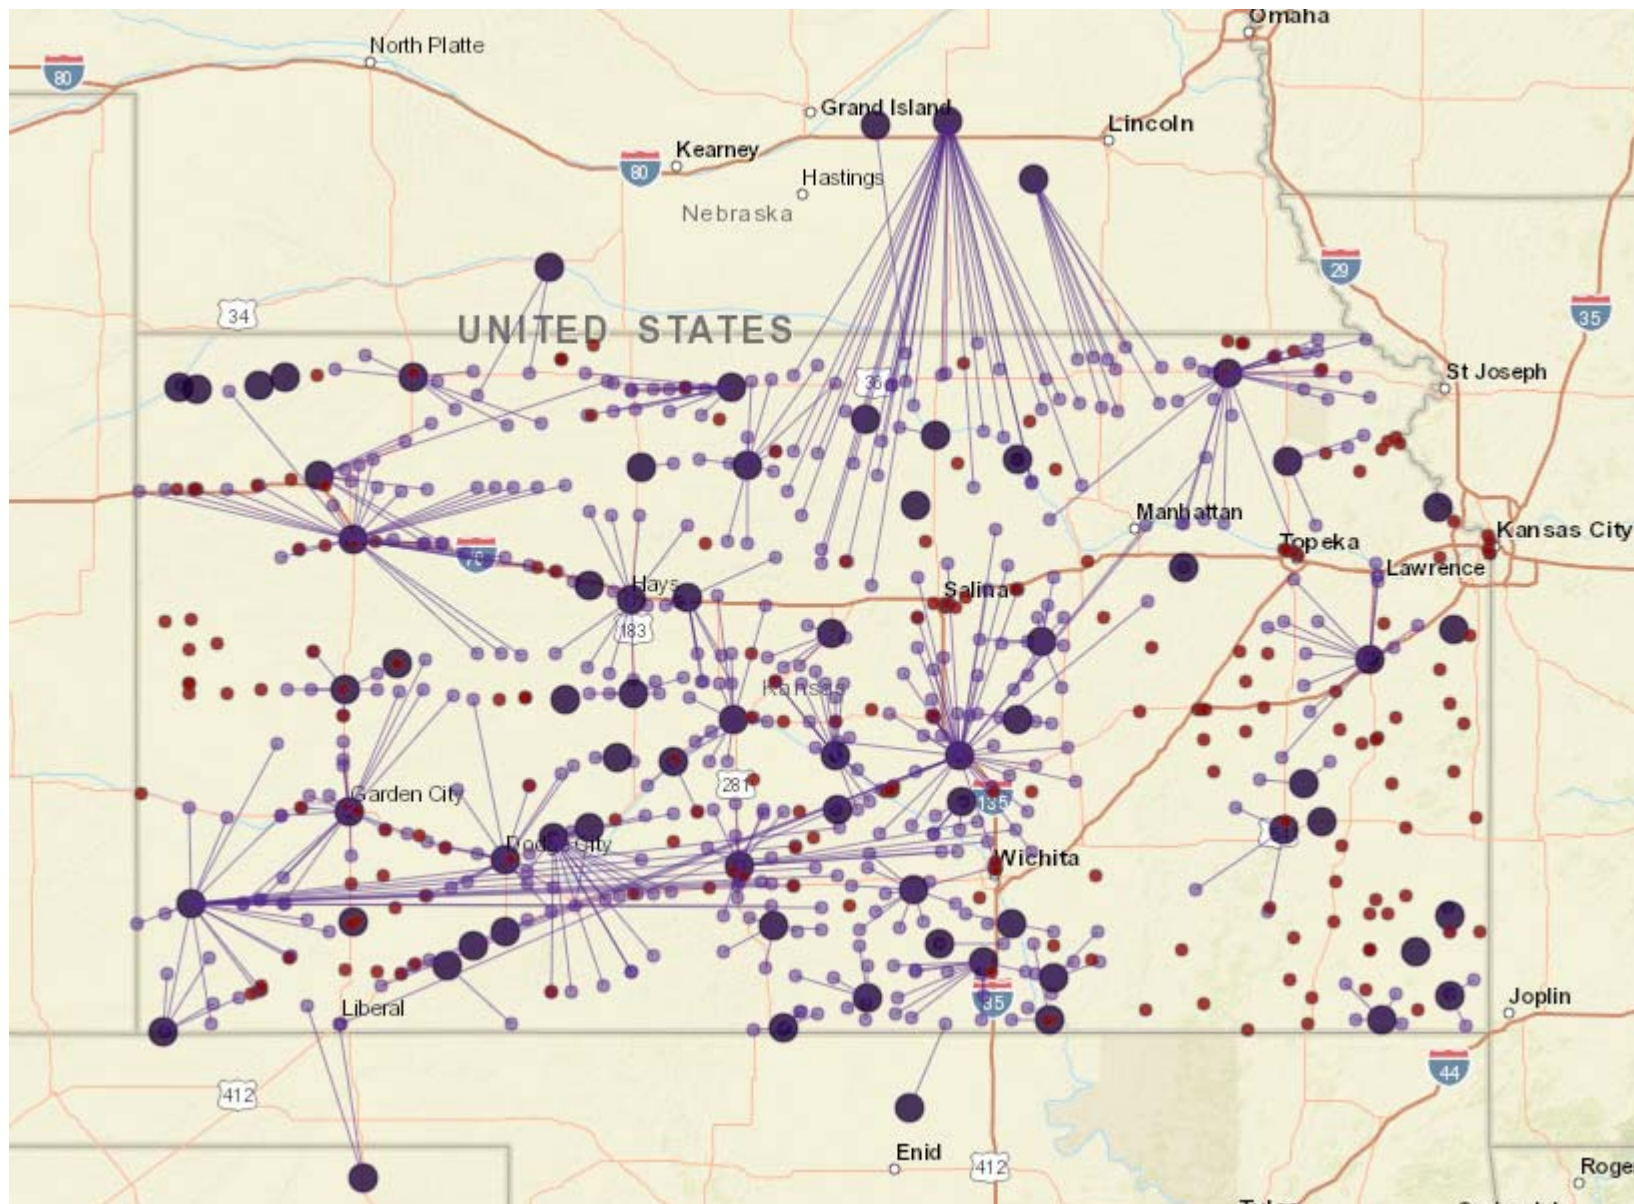

Figure 1. Starburst Map of All Cooperatives with Grain Locations in Kansas (as of 12/13/2019)

Figure 2. Starburst Map of All Cooperatives with Grain Locations in Kansas on Railway (as of 12/13/2019)

Figure 3. Map of All Non-Cooperative Grain Locations in Kansas (as of 12/6/2019)

Figure 4. Starburst Map of All Cooperatives with Grain Locations in Kansas (purple) and Non-Cooperative Grain Locations in Kansas (red) (as of 12/13/2019)

Figure 5. Starburst Map of Cooperatives Headquartered in Kansas with Grain Locations (as of 12/13/2019)