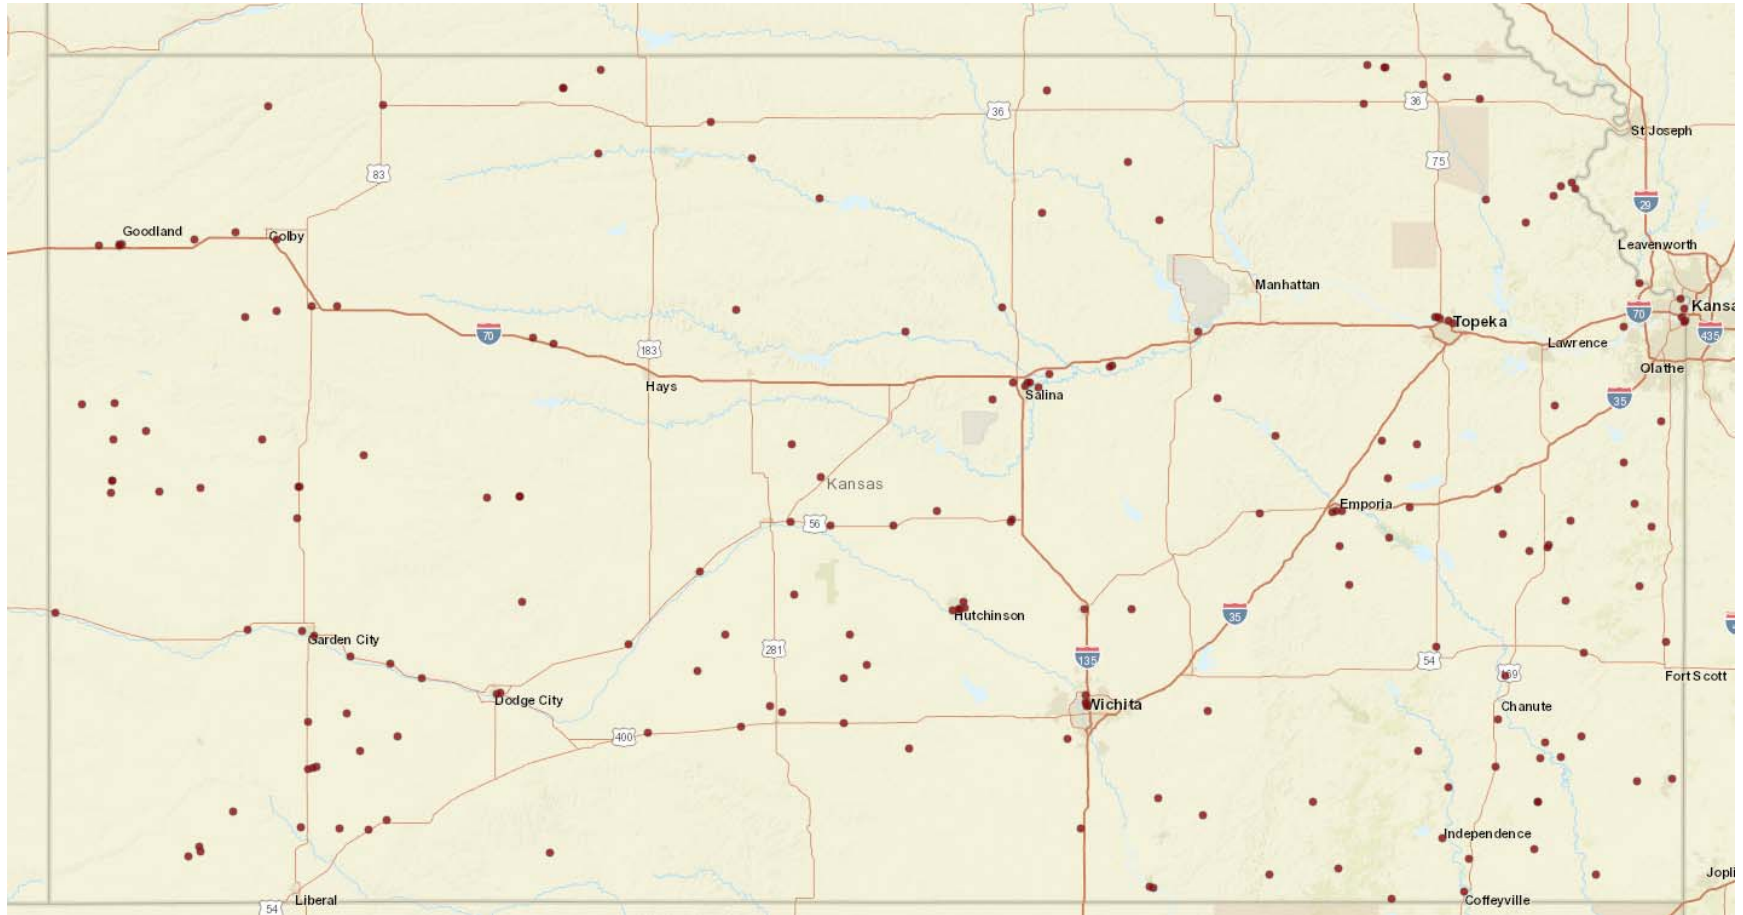

Figure 1. Starburst Map of All Cooperatives with Grain Locations in Kansas (as of 12/13/2019)

Figure 2. Starburst Map of All Cooperatives with Grain Locations in Kansas on Railway (as of 12/13/2019)

Figure 3. Map of All Non-Cooperative Grain Locations in Kansas (as of 12/6/2019)

Figure 4. Starburst Map of All Cooperatives with Grain Locations in Kansas (purple) and Non-Cooperative Grain Locations in Kansas (red) (as of 12/13/2019)

Figure 5. Starburst Map of Cooperatives Headquartered in Kansas with Grain Locations (as of 12/13/2019)