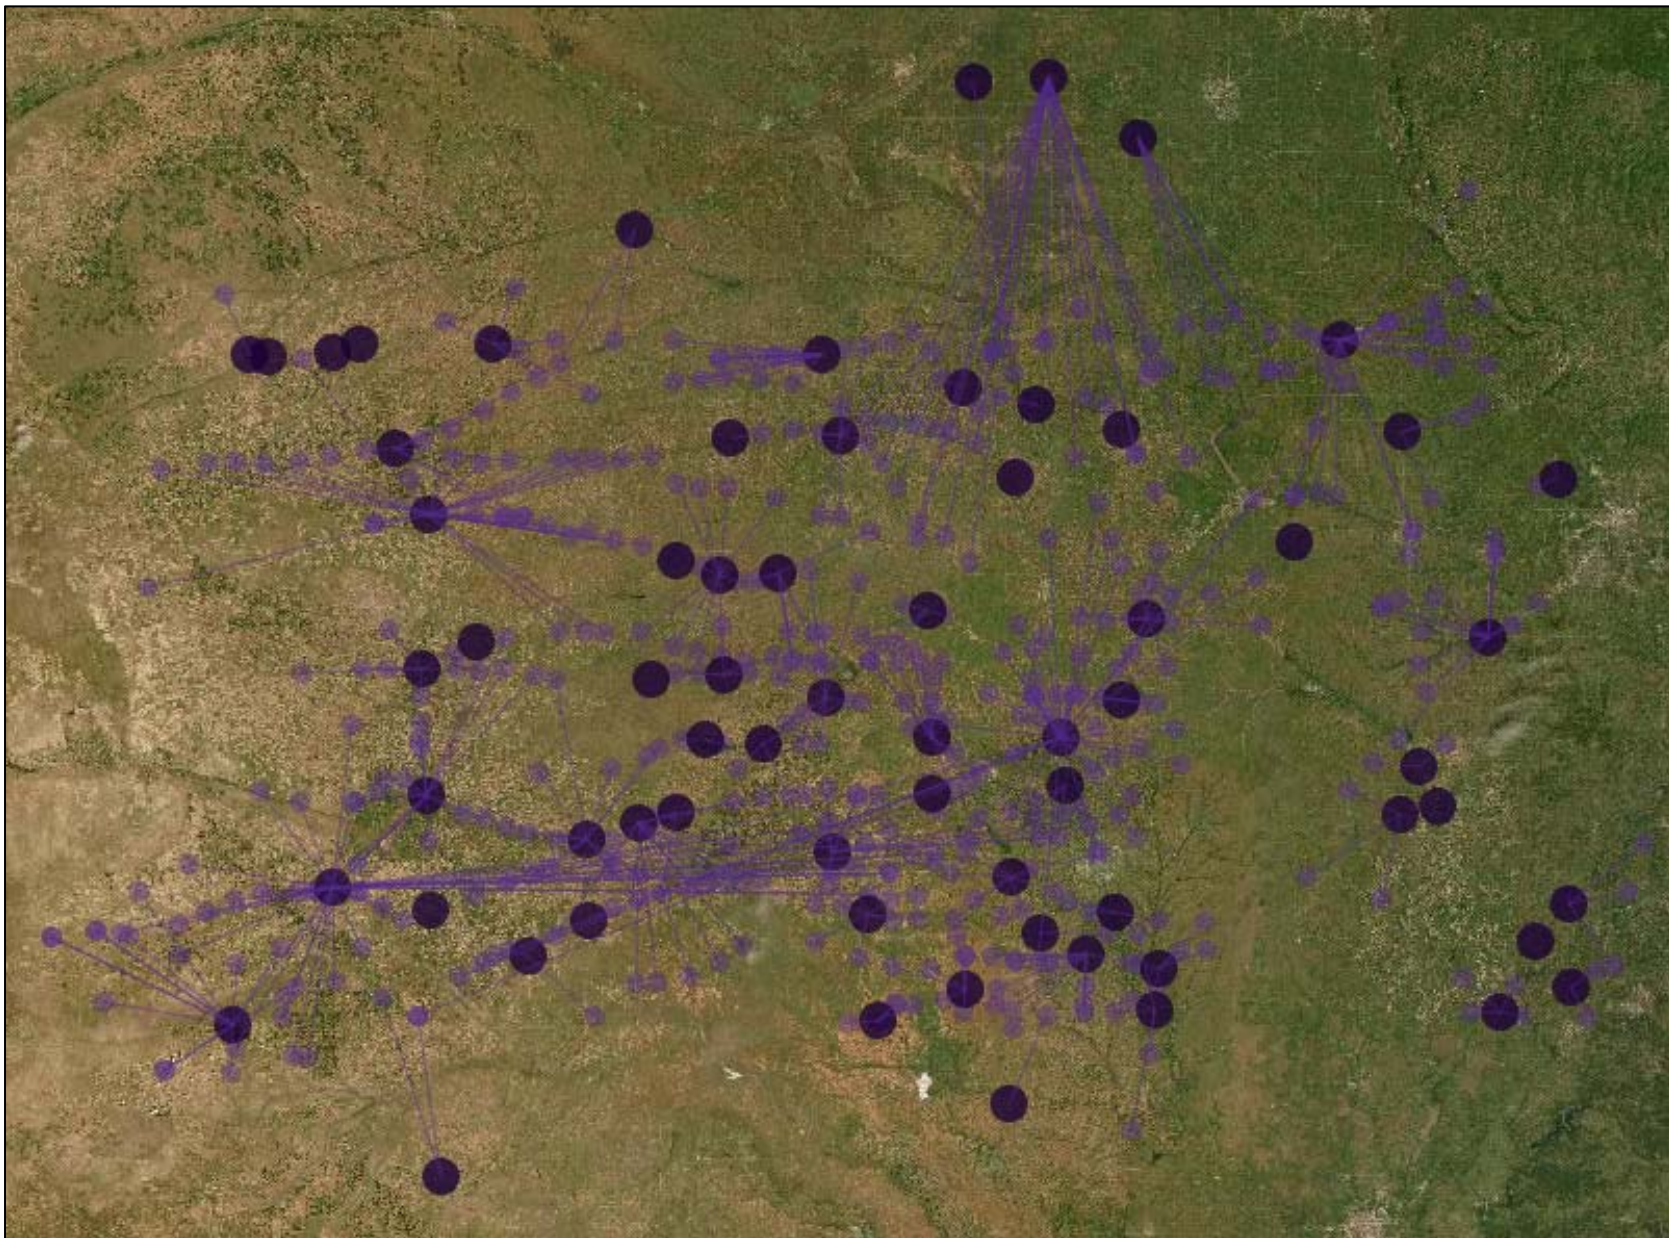

Figure 1. Starburst Map of All Cooperatives with Grain Locations in Kansas (as of 3/16/2021)

Figure 2. Starburst Map of Cooperatives Headquartered in Kansas with Grain Locations (as of 3/16/2021)

Figure 3. Map of All Non-Cooperative Grain Locations in Kansas (as of 3/16/2021)

Figure 4. Starburst Map of All Cooperatives with Grain Locations in Kansas (purple) and Non-Cooperative Grain Locations in Kansas (red) (as of 3/16/2021)

Figure 5. Starburst Map of All Cooperatives with Grain Locations in Kansas on Railway (as of 3/16/2021)

Figure 6. Starburst Map of All Cooperatives with Grain Locations in Kansas - Satellite View (as of 3/16/2021)

Figure 7. Map of all Cooperative (purple dots) and Non-Cooperative (red dots) Grain Locations in Kansas without the Starburst lines (3/16/2021)