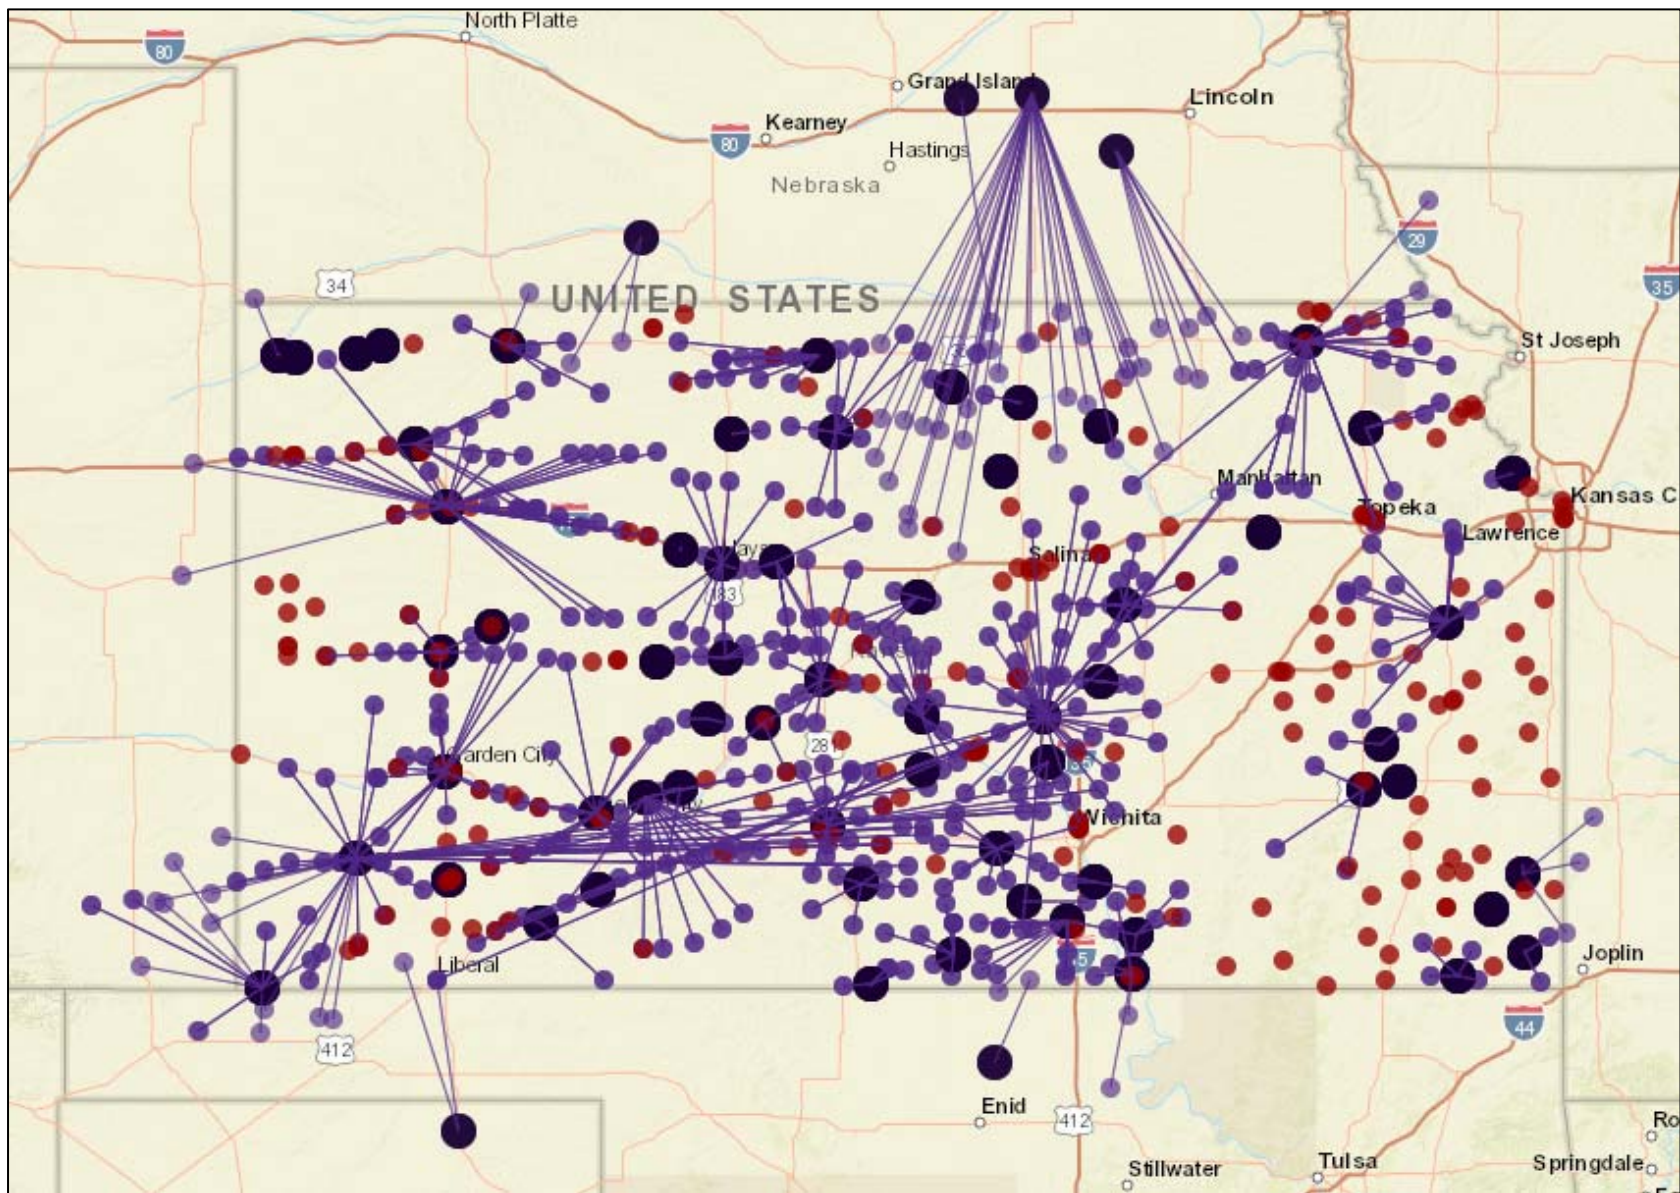

Figure 1. Starburst Map of All Cooperatives with Grain Locations in Kansas (as of 3/16/2021)

Figure 2. Starburst Map of Cooperatives Headquartered in Kansas with Grain Locations (as of 3/16/2021)

Figure 3. Map of All Non-Cooperative Grain Locations in Kansas (as of 3/16/2021)

Figure 4. Starburst Map of All Cooperatives with Grain Locations in Kansas (purple) and Non-Cooperative Grain Locations in Kansas (red) (as of 3/16/2021)

Figure 5. Starburst Map of All Cooperatives with Grain Locations in Kansas on Railway (as of 3/16/2021)

Figure 6. Starburst Map of All Cooperatives with Grain Locations in Kansas - Satellite View (as of 3/16/2021)

Figure 7. Map of all Cooperative (purple dots) and Non-Cooperative (red dots) Grain Locations in Kansas without the Starburst lines (3/16/2021)