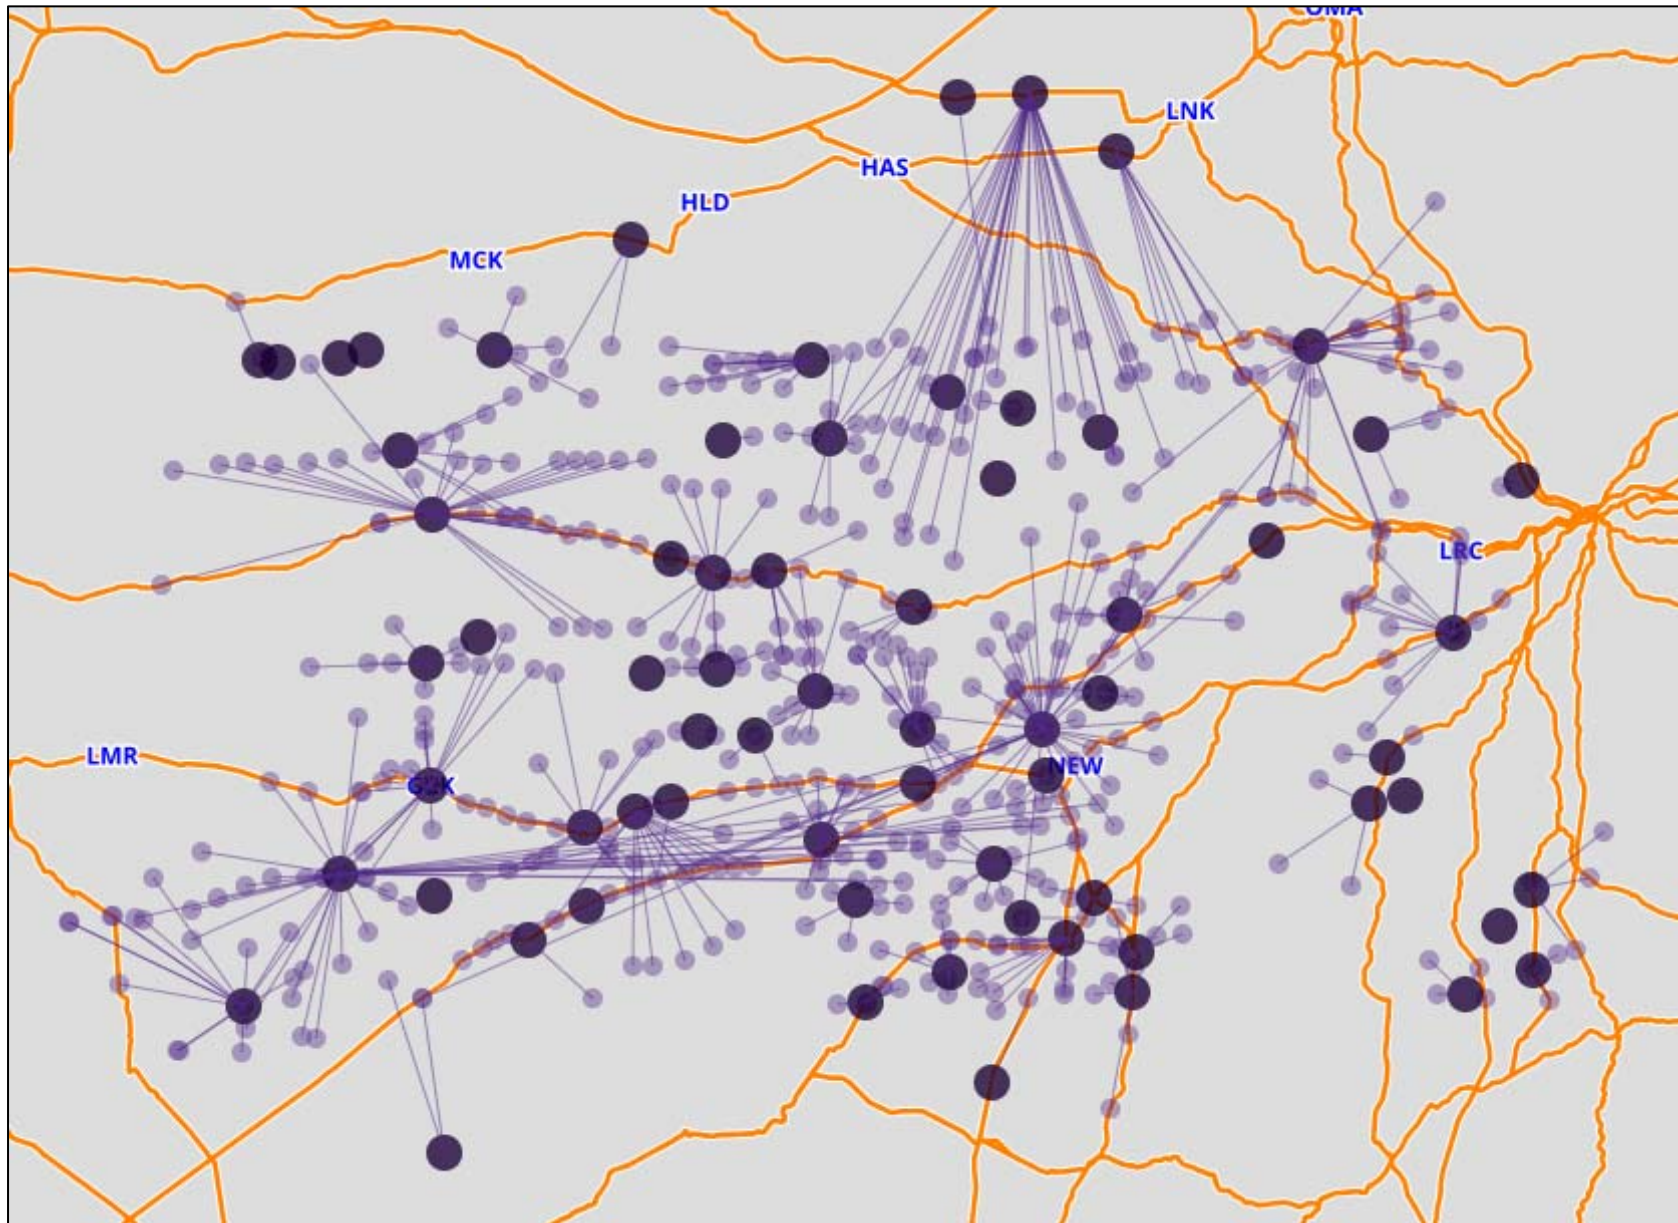

Figure 1. Starburst Map of All Cooperatives with Grain Locations in Kansas (as of 3/16/2021)

Figure 2. Starburst Map of Cooperatives Headquartered in Kansas with Grain Locations (as of 3/16/2021)

Figure 3. Map of All Non-Cooperative Grain Locations in Kansas (as of 3/16/2021)

Figure 4. Starburst Map of All Cooperatives with Grain Locations in Kansas (purple) and Non-Cooperative Grain Locations in Kansas (red) (as of 3/16/2021)

Figure 5. Starburst Map of All Cooperatives with Grain Locations in Kansas on Railway (as of 3/16/2021)

Figure 6. Starburst Map of All Cooperatives with Grain Locations in Kansas - Satellite View (as of 3/16/2021)

Figure 7. Map of all Cooperative (purple dots) and Non-Cooperative (red dots) Grain Locations in Kansas without the Starburst lines (3/16/2021)