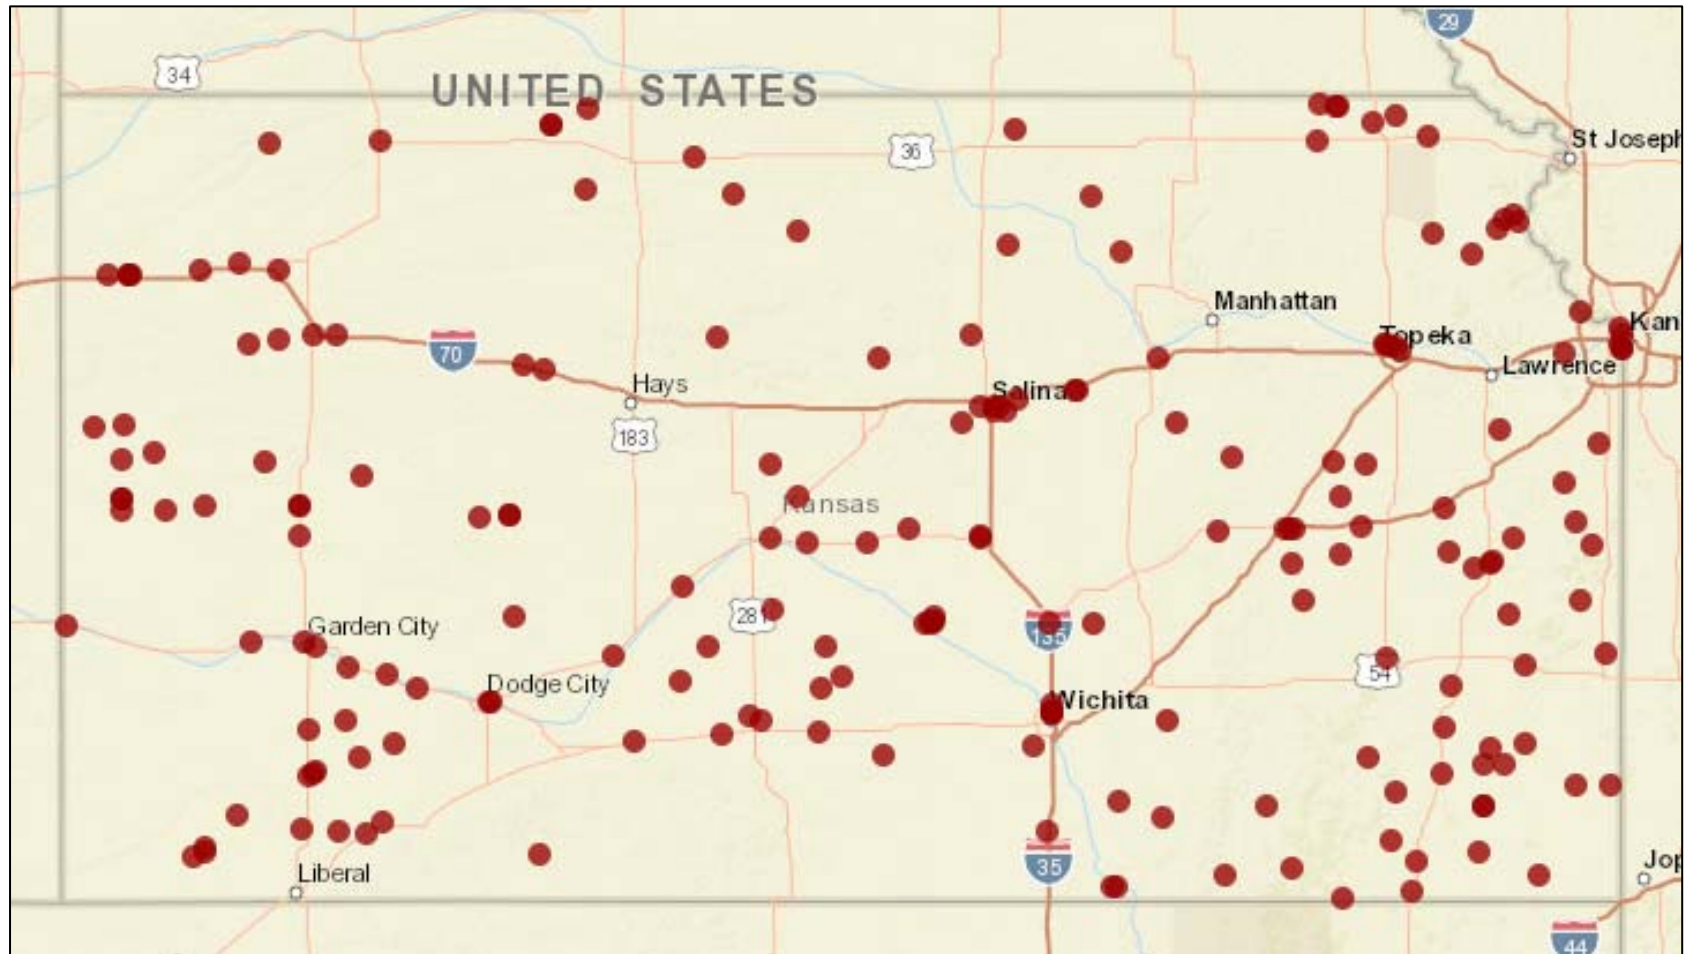

Figure 1. Starburst Map of All Cooperatives with Grain Locations in Kansas (as of 3/16/2021)

Figure 2. Starburst Map of Cooperatives Headquartered in Kansas with Grain Locations (as of 3/16/2021)

Figure 3. Map of All Non-Cooperative Grain Locations in Kansas (as of 3/16/2021)

Figure 4. Starburst Map of All Cooperatives with Grain Locations in Kansas (purple) and Non-Cooperative Grain Locations in Kansas (red) (as of 3/16/2021)

Figure 5. Starburst Map of All Cooperatives with Grain Locations in Kansas on Railway (as of 3/16/2021)

Figure 6. Starburst Map of All Cooperatives with Grain Locations in Kansas - Satellite View (as of 3/16/2021)

Figure 7. Map of all Cooperative (purple dots) and Non-Cooperative (red dots) Grain Locations in Kansas without the Starburst lines (3/16/2021)