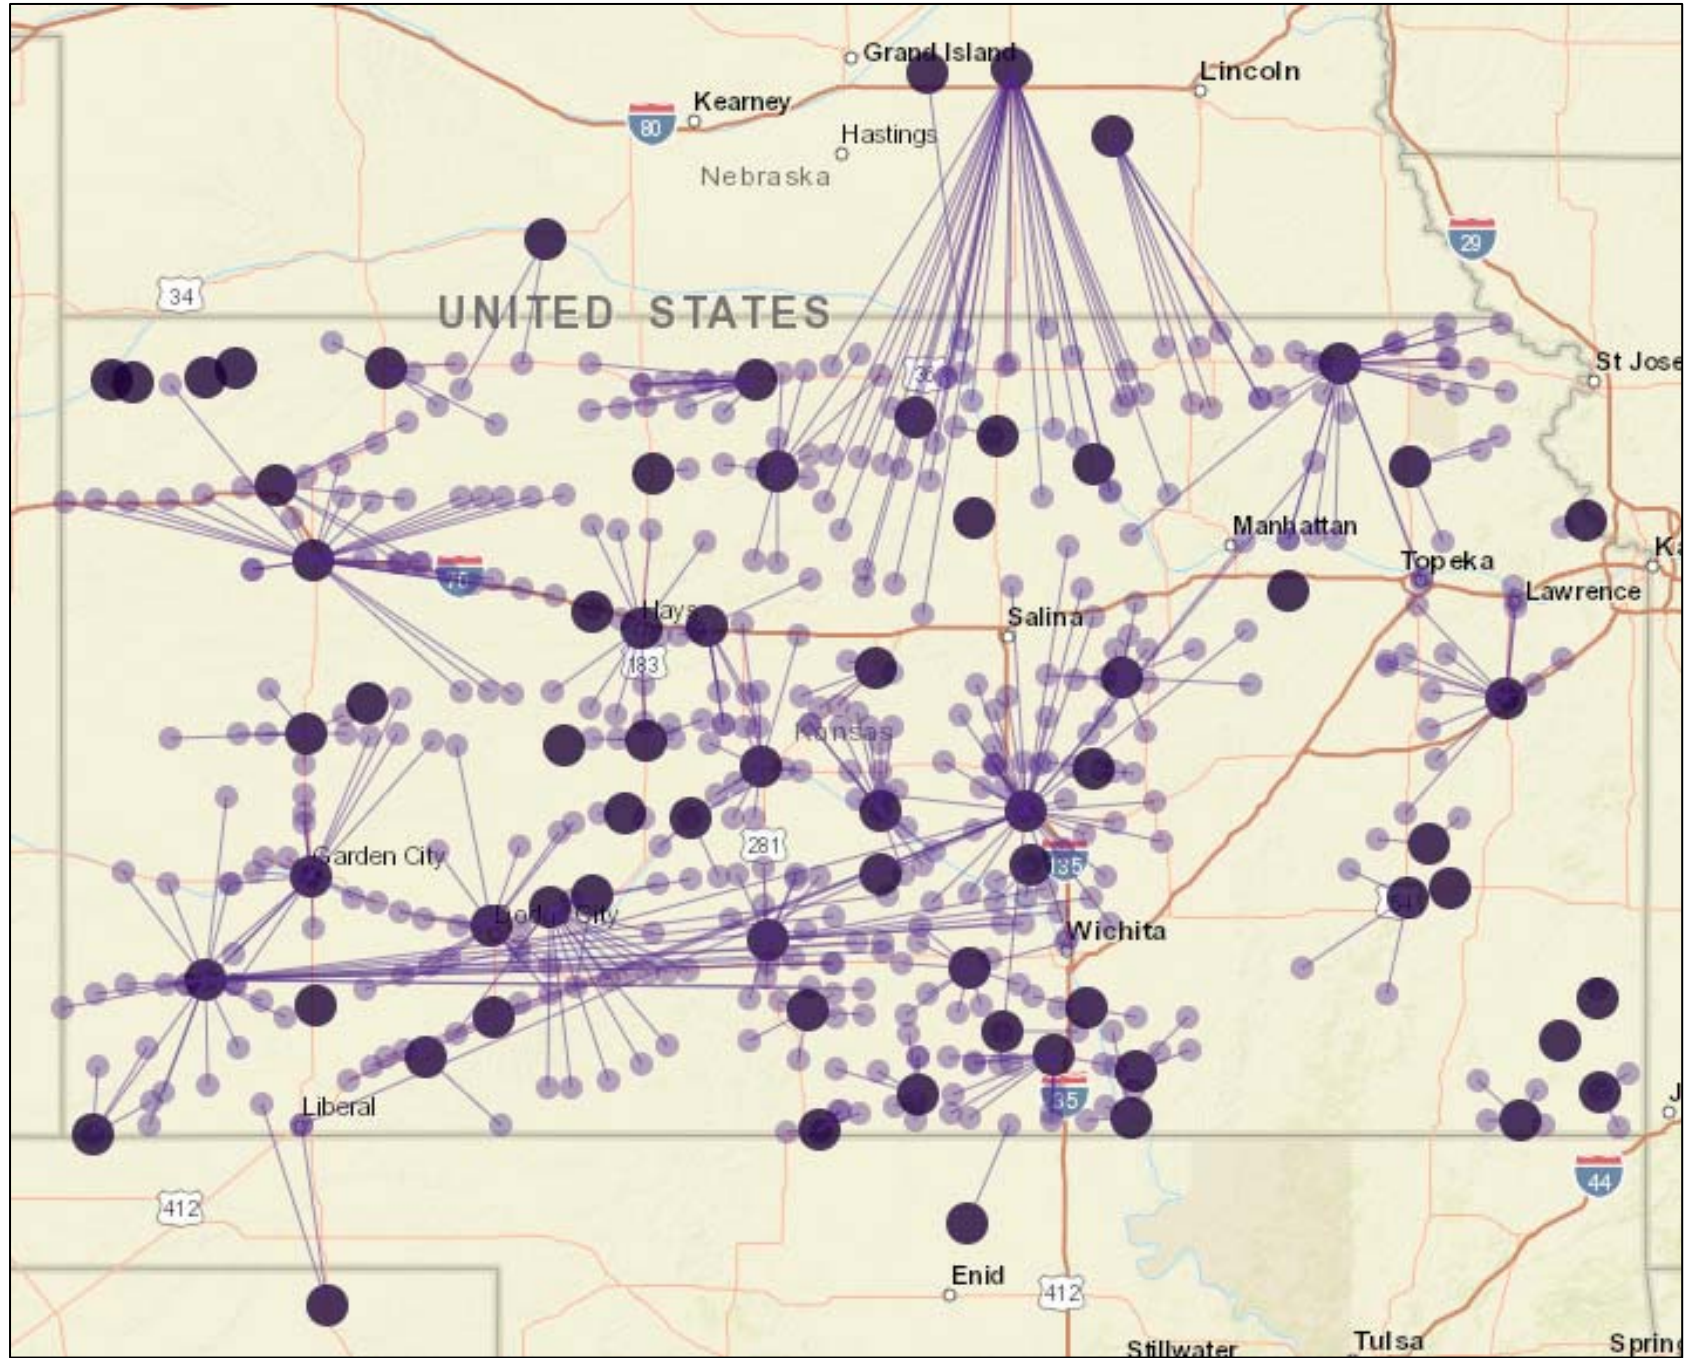

Figure 1. Starburst Map of All Cooperatives with Grain Locations in Kansas (as of 3/16/2021)

Figure 2. Starburst Map of Cooperatives Headquartered in Kansas with Grain Locations (as of 3/16/2021)

Figure 3. Map of All Non-Cooperative Grain Locations in Kansas (as of 3/16/2021)

Figure 4. Starburst Map of All Cooperatives with Grain Locations in Kansas (purple) and Non-Cooperative Grain Locations in Kansas (red) (as of 3/16/2021)

Figure 5. Starburst Map of All Cooperatives with Grain Locations in Kansas on Railway (as of 3/16/2021)

Figure 6. Starburst Map of All Cooperatives with Grain Locations in Kansas - Satellite View (as of 3/16/2021)

Figure 7. Map of all Cooperative (purple dots) and Non-Cooperative (red dots) Grain Locations in Kansas without the Starburst lines (3/16/2021)