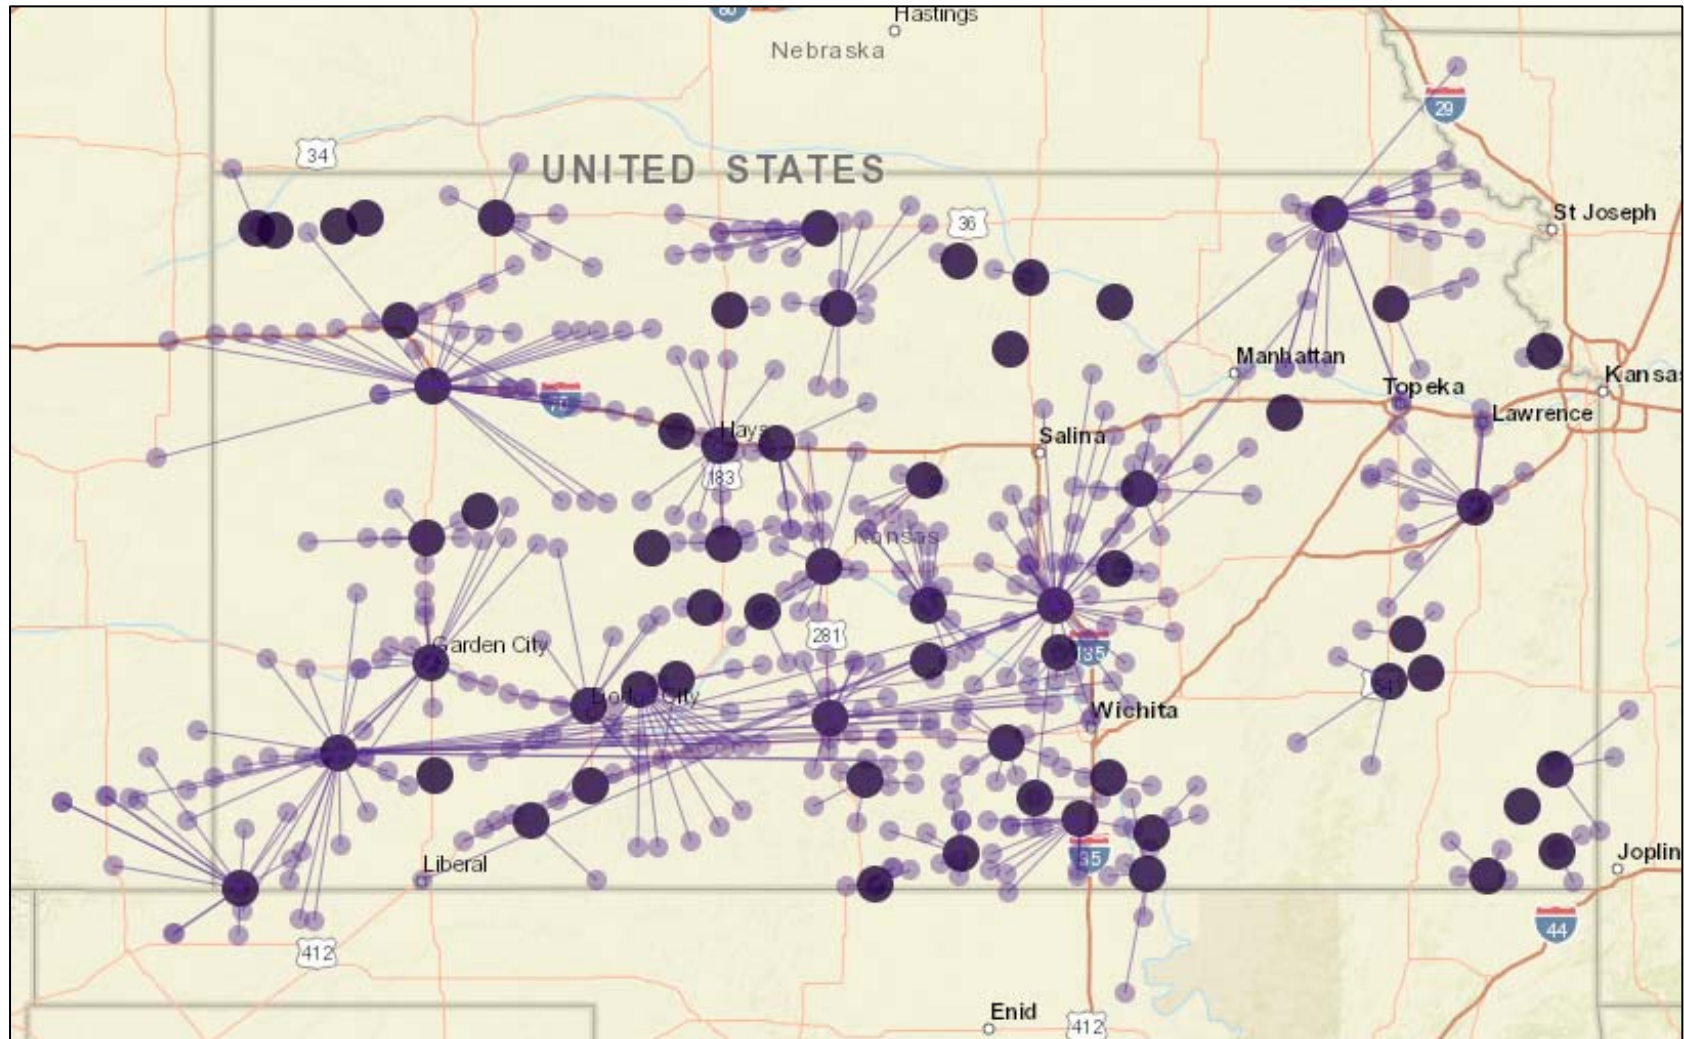

Figure 1. Starburst Map of All Cooperatives with Grain Locations in Kansas (as of 3/16/2021)

Figure 2. Starburst Map of Cooperatives Headquartered in Kansas with Grain Locations (as of 3/16/2021)

Figure 3. Map of All Non-Cooperative Grain Locations in Kansas (as of 3/16/2021)

Figure 4. Starburst Map of All Cooperatives with Grain Locations in Kansas (purple) and Non-Cooperative Grain Locations in Kansas (red) (as of 3/16/2021)

Figure 5. Starburst Map of All Cooperatives with Grain Locations in Kansas on Railway (as of 3/16/2021)

Figure 6. Starburst Map of All Cooperatives with Grain Locations in Kansas - Satellite View (as of 3/16/2021)

Figure 7. Map of all Cooperative (purple dots) and Non-Cooperative (red dots) Grain Locations in Kansas without the Starburst lines (3/16/2021)