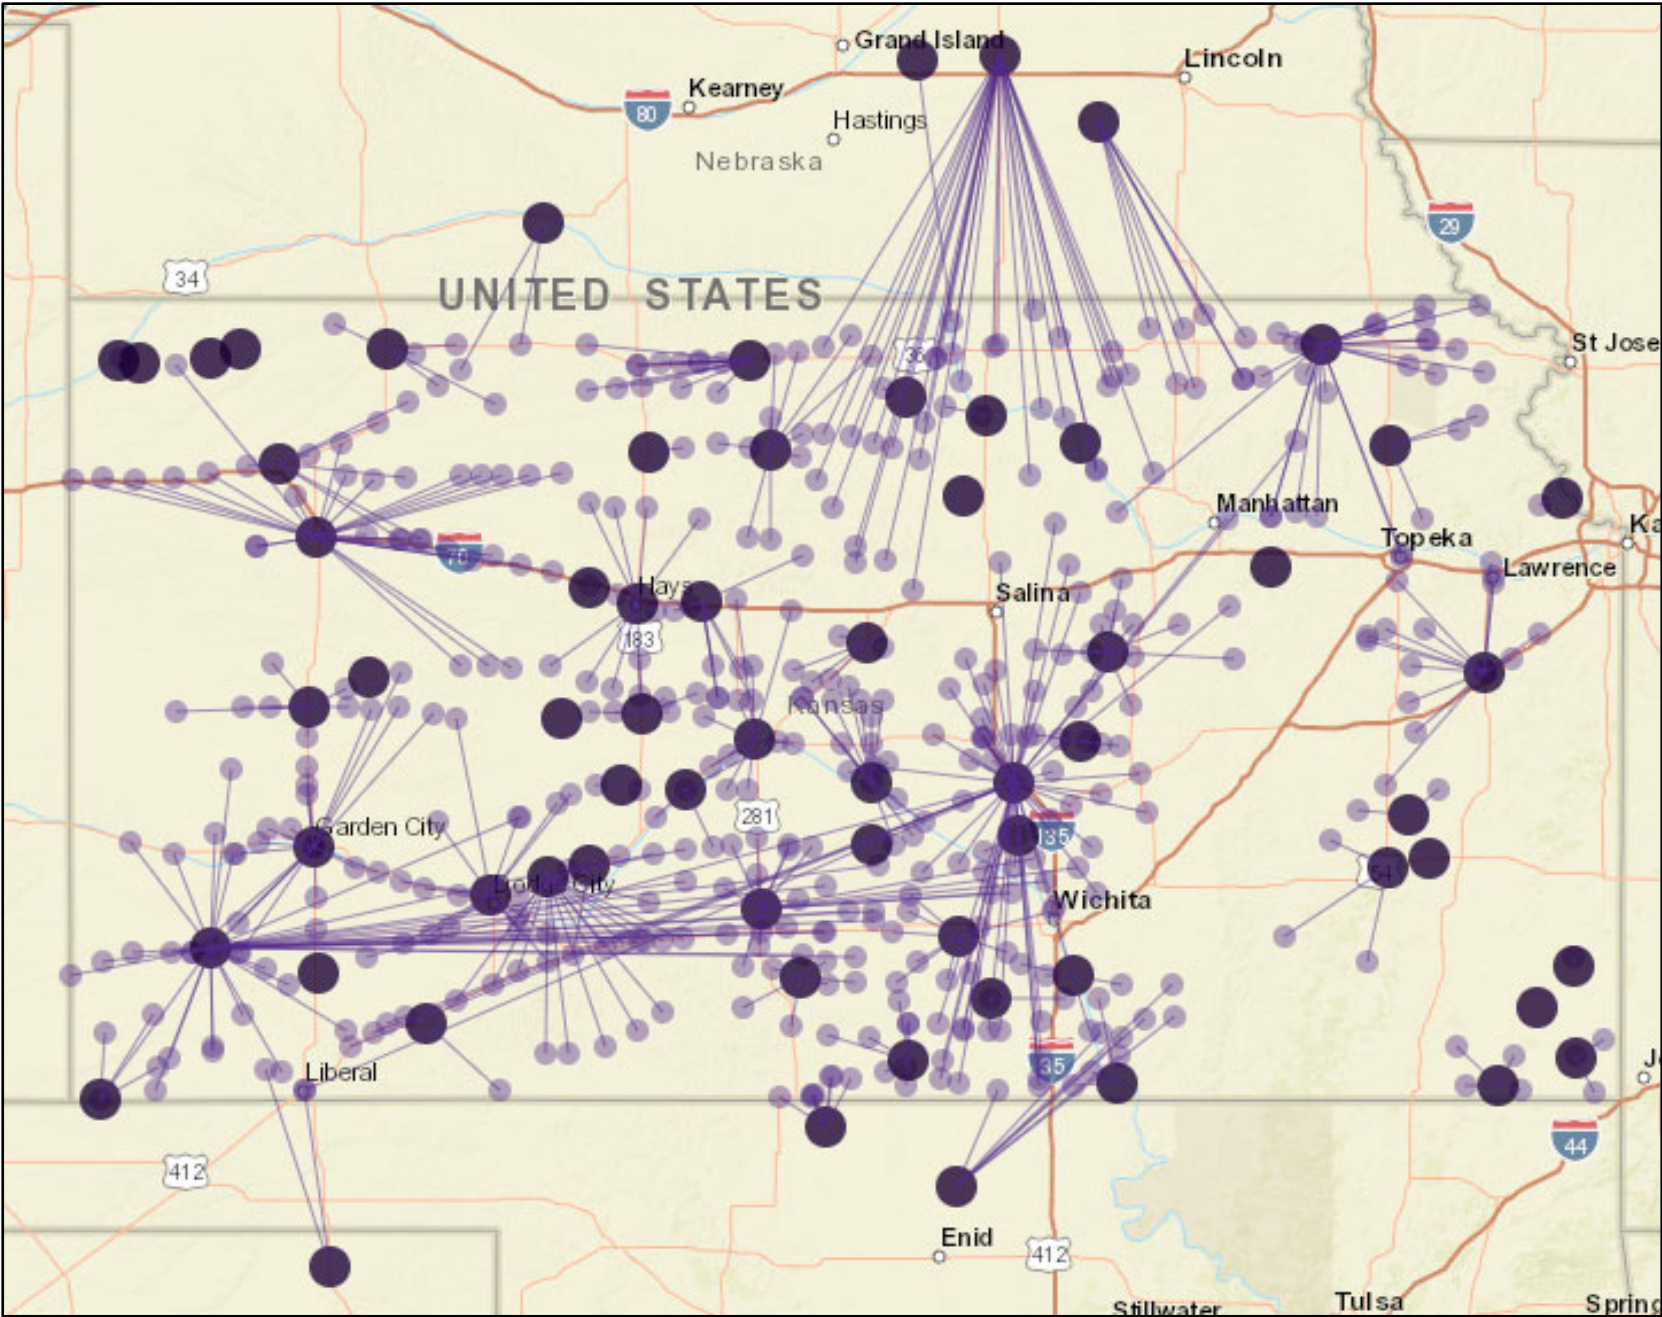

Figure 1. Starburst Map of All Cooperatives with Grain Locations in Kansas only (as of 7/11/2023)

Figure 2. Starburst Map of Cooperatives Headquartered in Kansas with Grain Locations (as of 7/11/2023)

Figure 3. Map of All Non-Cooperative Grain Locations in Kansas (as of 7/11/2023)

**Figure 4. Starburst Map of All Cooperatives with Grain Locations in Kansas (purple) and Non-Cooperative Grain Locations in Kansas (red) (as of 7/11/2023)**

Figure 5. Starburst Map of All Cooperatives with Grain Locations in Kansas on Railway (as of 7/11/2023)

**Figure 6. Starburst Map of All Cooperatives with Grain Locations in Kansas- and if HQ is in KS, all locations - Satellite View (as of 7/11/2023)**

Figure 7. Map of all Cooperative (purple dots) and Non-Cooperative (red dots) Grain Locations in Kansas - and if HQ is in KS, all locations - without the Starburst lines (7/11/2023)