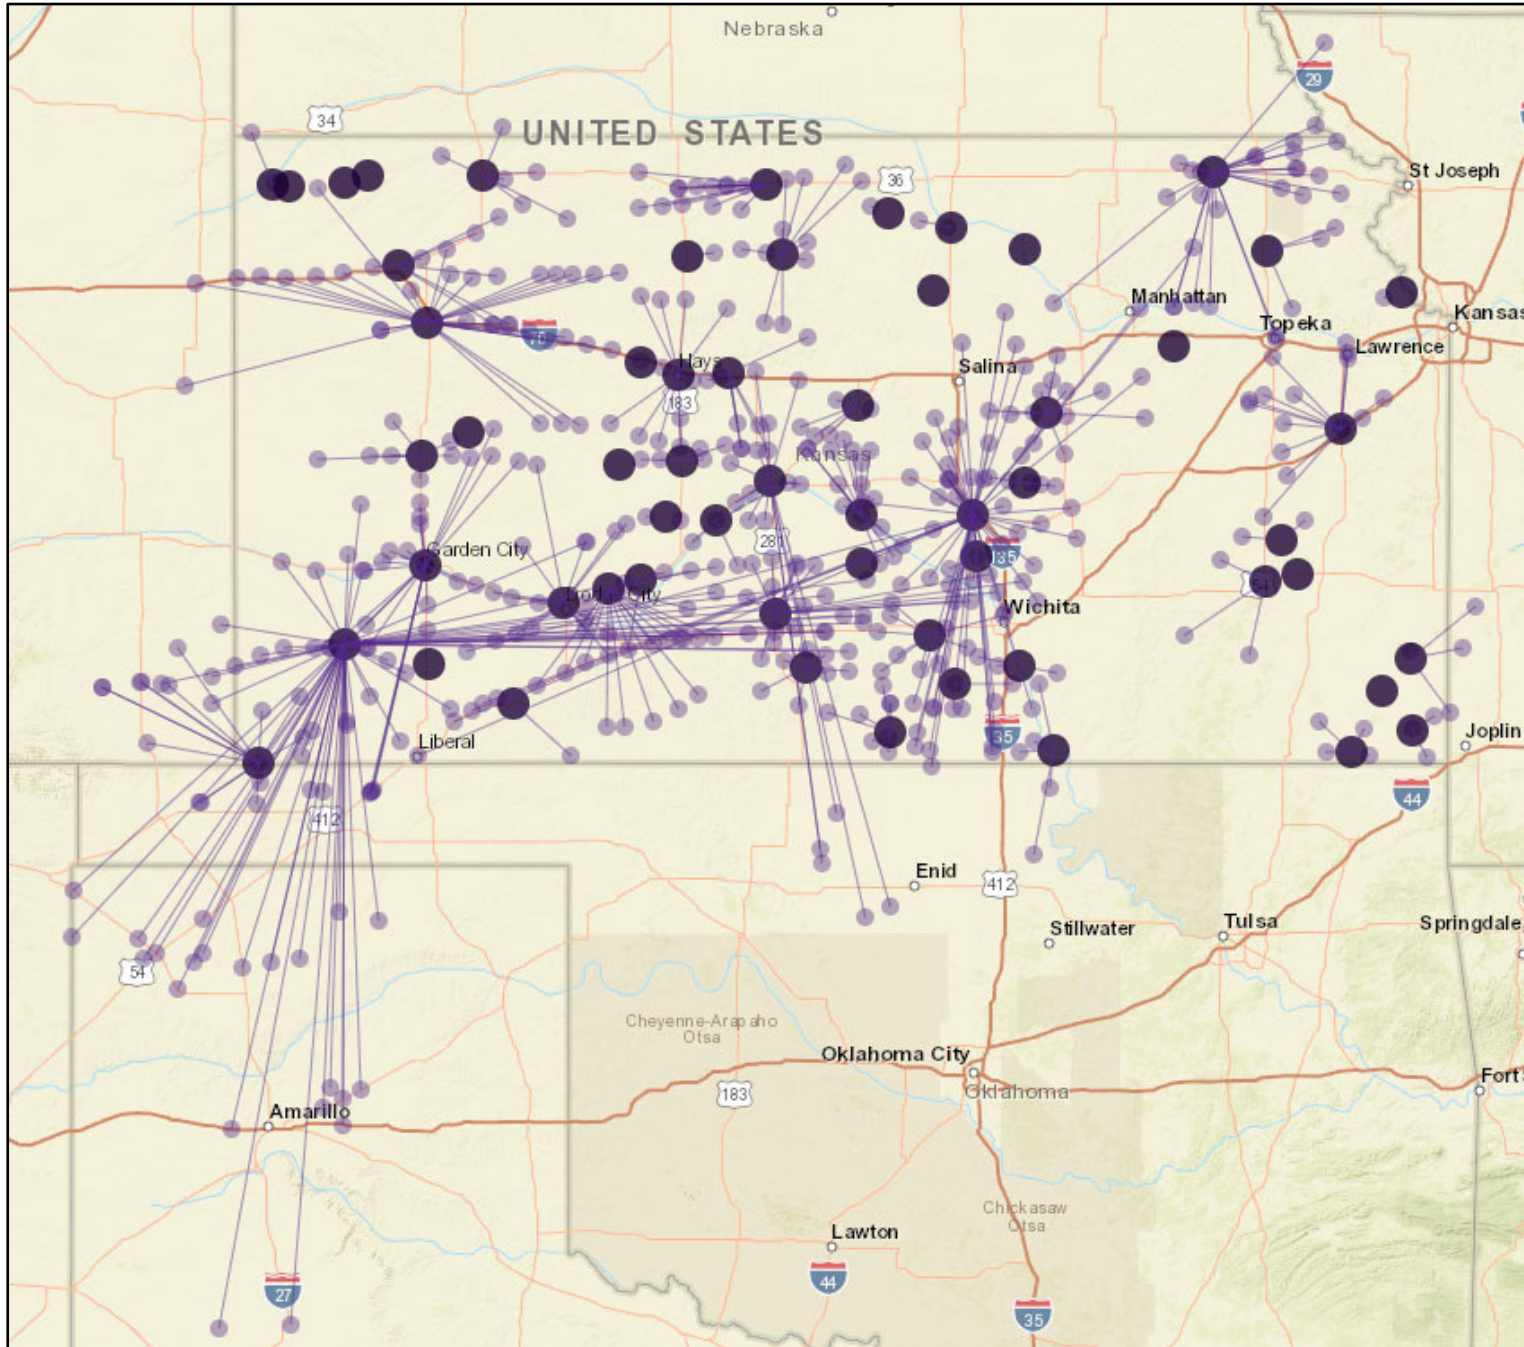

Figure 1. Starburst Map of All Cooperatives with Grain Locations in Kansas only (as of 7/11/2023)

Figure 2. Starburst Map of Cooperatives Headquartered in Kansas with Grain Locations (as of 7/11/2023)

Figure 3. Map of All Non-Cooperative Grain Locations in Kansas (as of 7/11/2023)

**Figure 4. Starburst Map of All Cooperatives with Grain Locations in Kansas (purple) and Non-Cooperative Grain Locations in Kansas (red) (as of 7/11/2023)**

Figure 5. Starburst Map of All Cooperatives with Grain Locations in Kansas on Railway (as of 7/11/2023)

**Figure 6. Starburst Map of All Cooperatives with Grain Locations in Kansas- and if HQ is in KS, all locations - Satellite View (as of 7/11/2023)**

Figure 7. Map of all Cooperative (purple dots) and Non-Cooperative (red dots) Grain Locations in Kansas - and if HQ is in KS, all locations - without the Starburst lines (7/11/2023)