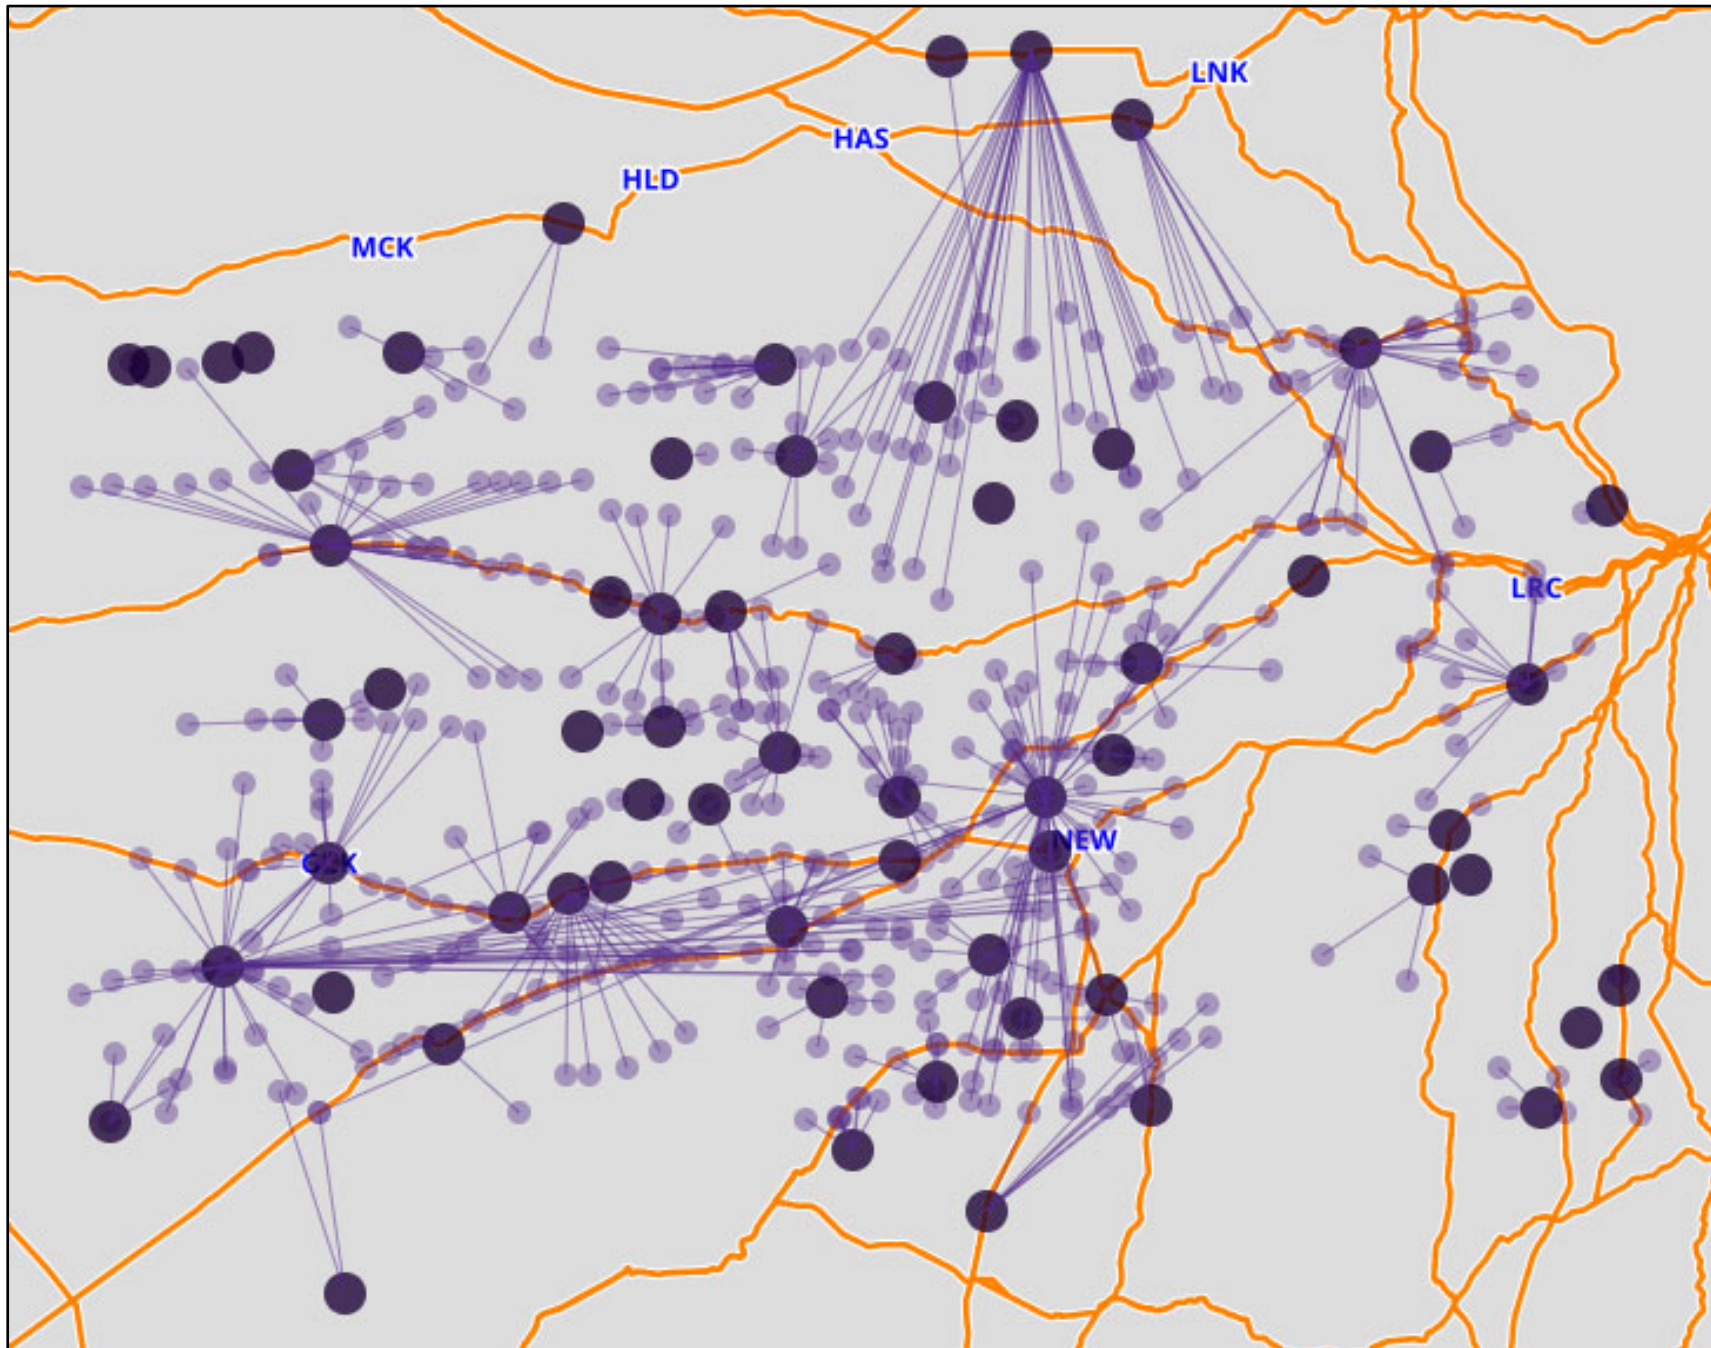

Figure 1. Starburst Map of All Cooperatives with Grain Locations in Kansas only (as of 7/11/2023)

Figure 2. Starburst Map of Cooperatives Headquartered in Kansas with Grain Locations (as of 7/11/2023)

Figure 3. Map of All Non-Cooperative Grain Locations in Kansas (as of 7/11/2023)

**Figure 4. Starburst Map of All Cooperatives with Grain Locations in Kansas (purple) and Non-Cooperative Grain Locations in Kansas (red) (as of 7/11/2023)**

Figure 5. Starburst Map of All Cooperatives with Grain Locations in Kansas on Railway (as of 7/11/2023)

**Figure 6. Starburst Map of All Cooperatives with Grain Locations in Kansas- and if HQ is in KS, all locations - Satellite View (as of 7/11/2023)**

Figure 7. Map of all Cooperative (purple dots) and Non-Cooperative (red dots) Grain Locations in Kansas - and if HQ is in KS, all locations - without the Starburst lines (7/11/2023)