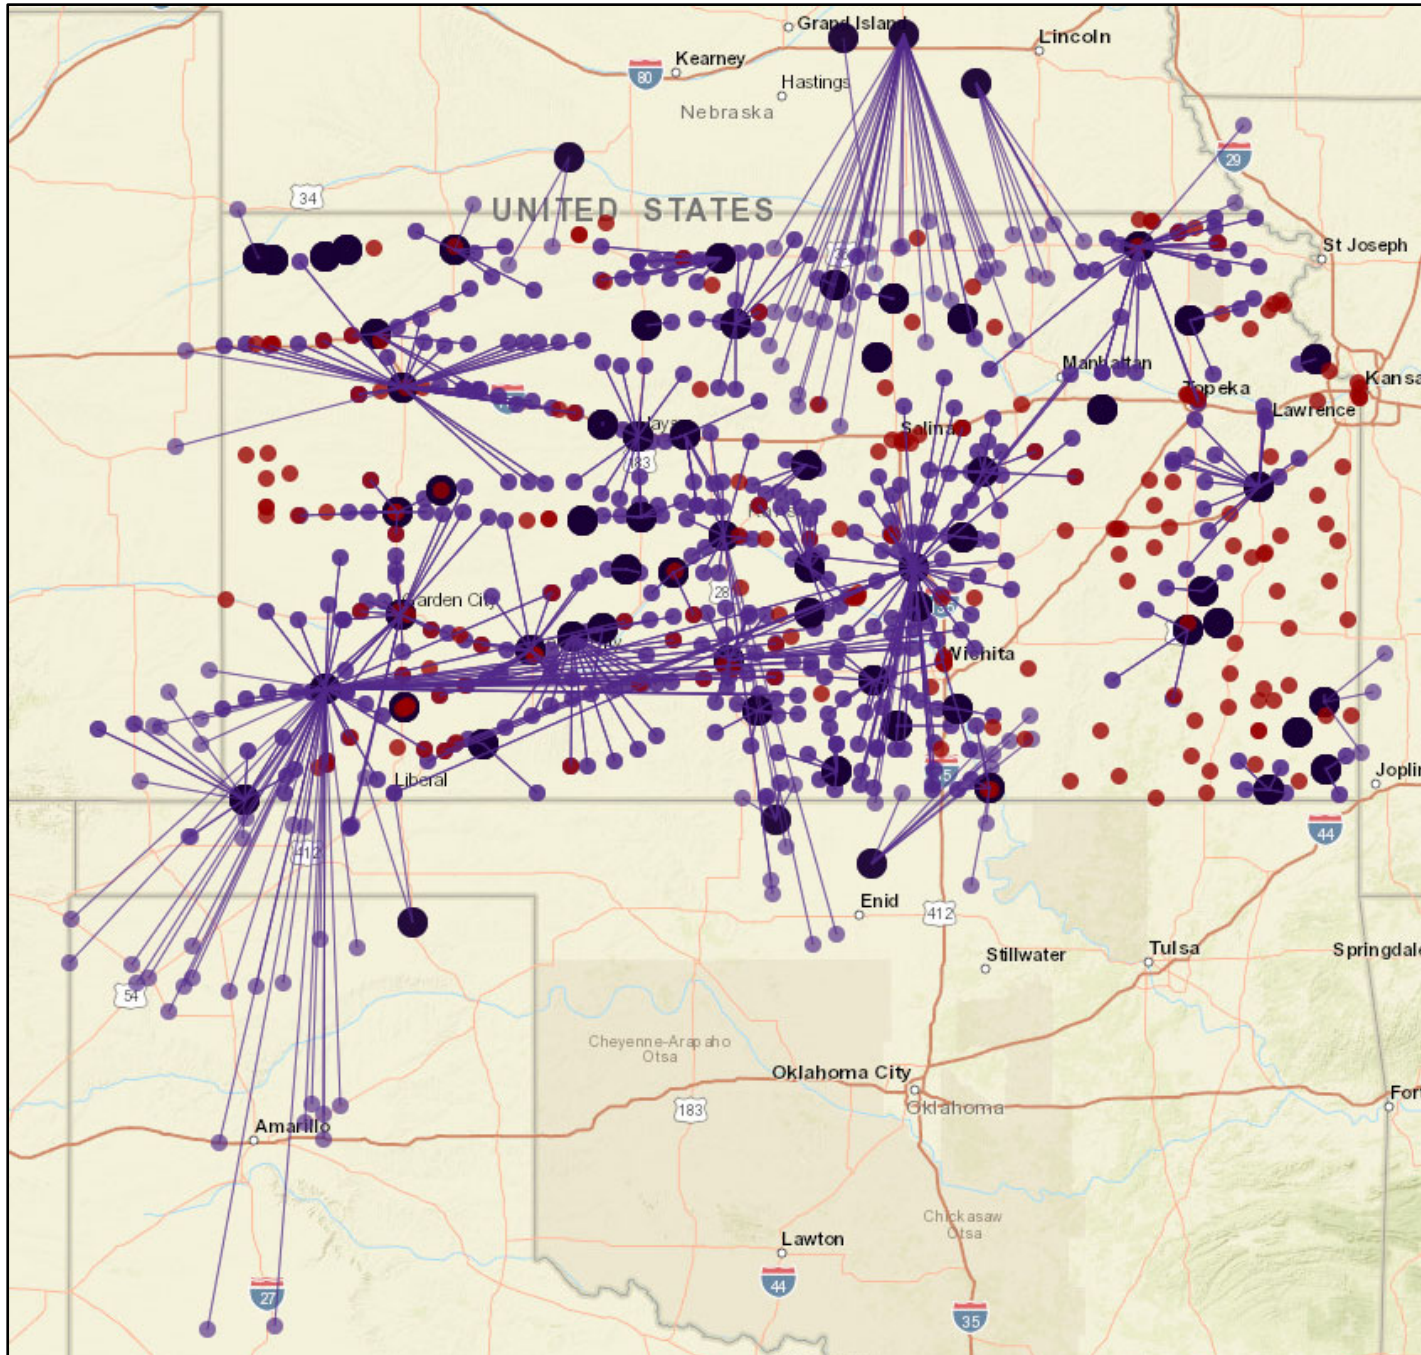

Figure 1. Starburst Map of All Cooperatives with Grain Locations in Kansas only (as of 7/11/2023)

Figure 2. Starburst Map of Cooperatives Headquartered in Kansas with Grain Locations (as of 7/11/2023)

Figure 3. Map of All Non-Cooperative Grain Locations in Kansas (as of 7/11/2023)

**Figure 4. Starburst Map of All Cooperatives with Grain Locations in Kansas (purple) and Non-Cooperative Grain Locations in Kansas (red) (as of 7/11/2023)**

Figure 5. Starburst Map of All Cooperatives with Grain Locations in Kansas on Railway (as of 7/11/2023)

**Figure 6. Starburst Map of All Cooperatives with Grain Locations in Kansas- and if HQ is in KS, all locations - Satellite View (as of 7/11/2023)**

Figure 7. Map of all Cooperative (purple dots) and Non-Cooperative (red dots) Grain Locations in Kansas - and if HQ is in KS, all locations - without the Starburst lines (7/11/2023)