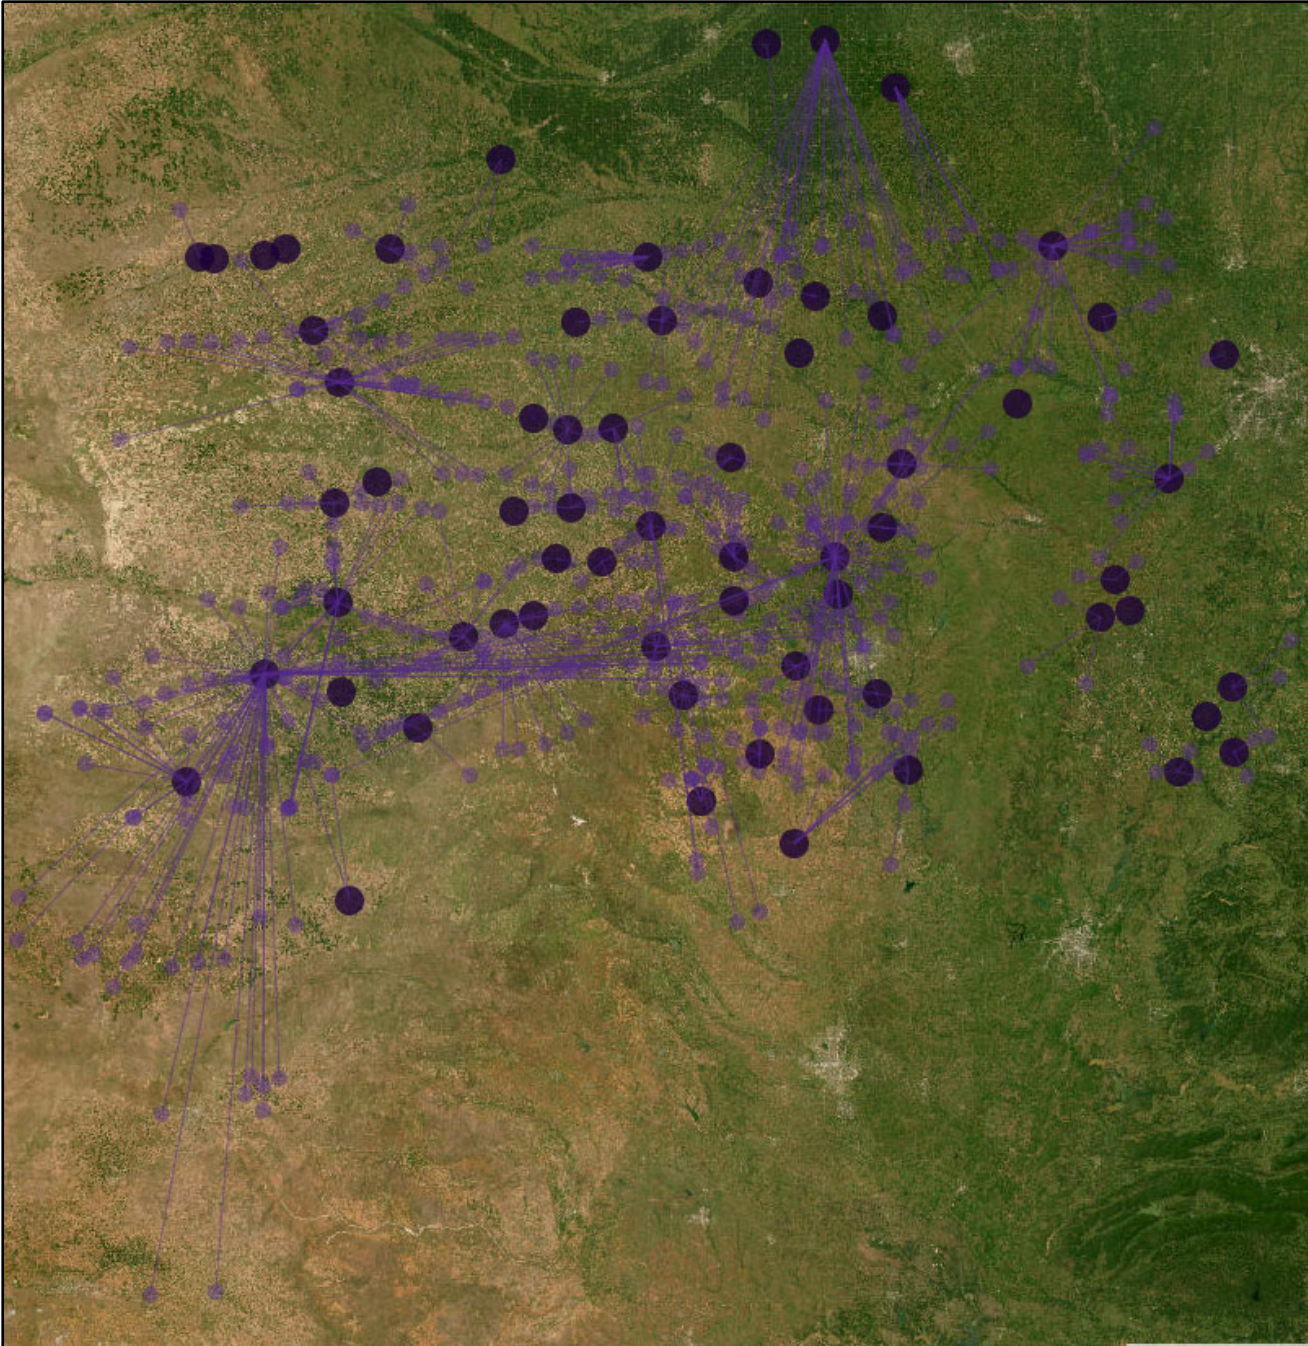

Figure 1. Starburst Map of All Cooperatives with Grain Locations in Kansas only (as of 7/11/2023)

Figure 2. Starburst Map of Cooperatives Headquartered in Kansas with Grain Locations (as of 7/11/2023)

Figure 3. Map of All Non-Cooperative Grain Locations in Kansas (as of 7/11/2023)

**Figure 4. Starburst Map of All Cooperatives with Grain Locations in Kansas (purple) and Non-Cooperative Grain Locations in Kansas (red) (as of 7/11/2023)**

Figure 5. Starburst Map of All Cooperatives with Grain Locations in Kansas on Railway (as of 7/11/2023)

**Figure 6. Starburst Map of All Cooperatives with Grain Locations in Kansas- and if HQ is in KS, all locations - Satellite View (as of 7/11/2023)**

Figure 7. Map of all Cooperative (purple dots) and Non-Cooperative (red dots) Grain Locations in Kansas - and if HQ is in KS, all locations - without the Starburst lines (7/11/2023)