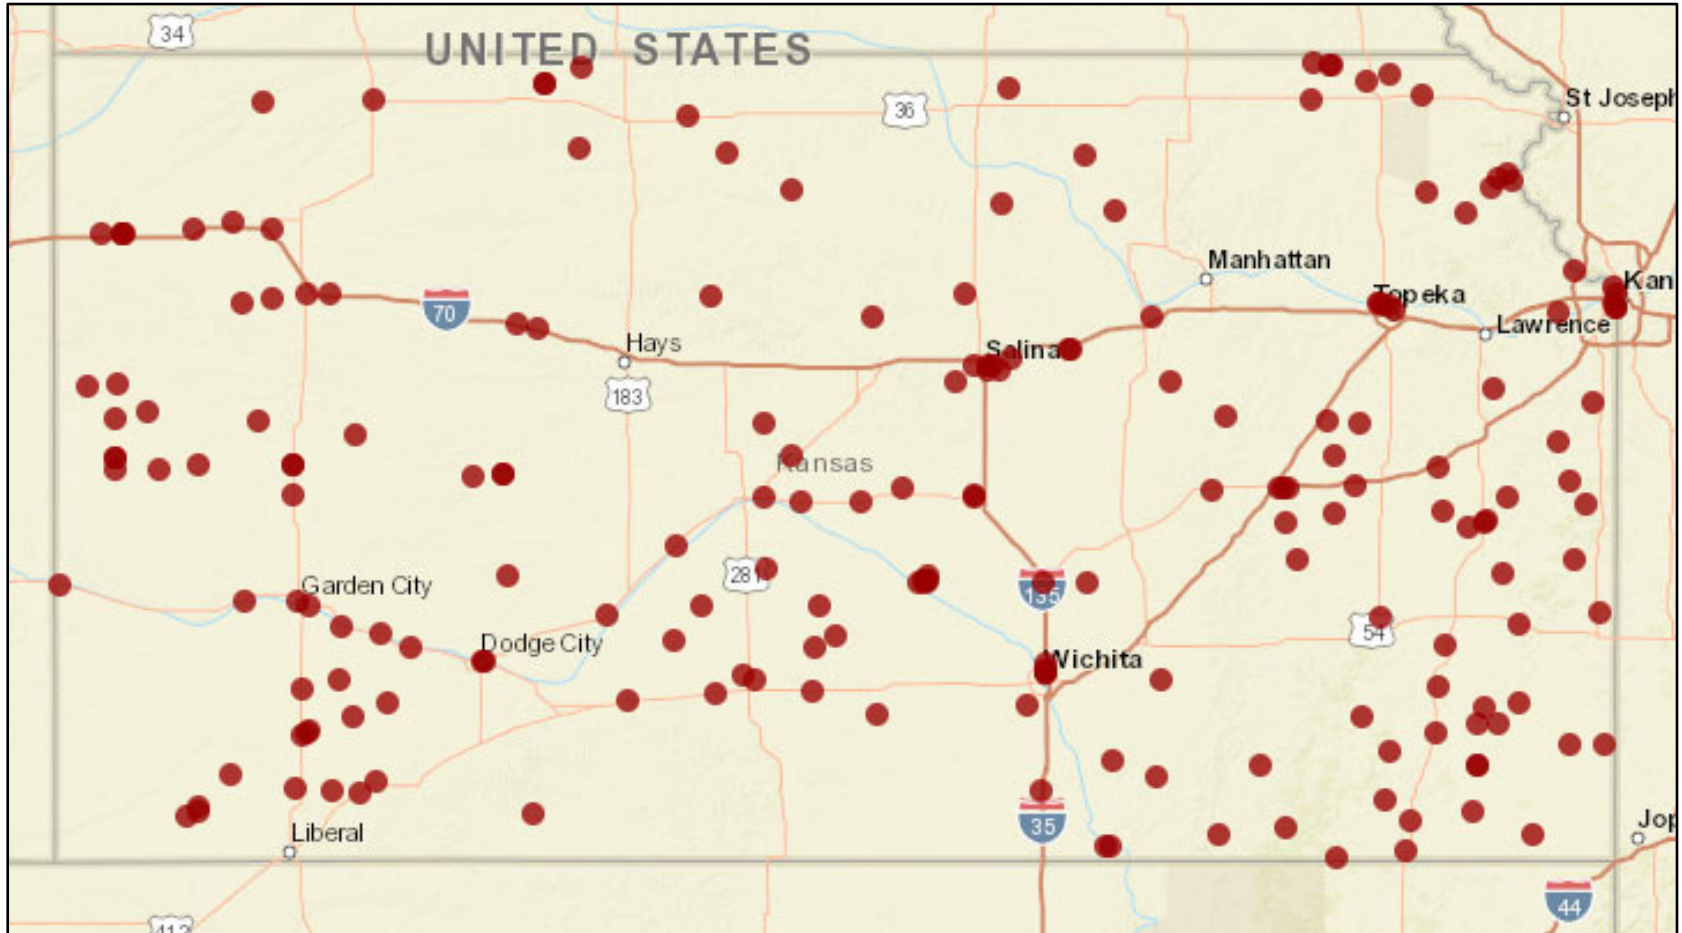

Figure 1. Starburst Map of All Cooperatives with Grain Locations in Kansas only (as of 7/11/2023)

Figure 2. Starburst Map of Cooperatives Headquartered in Kansas with Grain Locations (as of 7/11/2023)

Figure 3. Map of All Non-Cooperative Grain Locations in Kansas (as of 7/11/2023)

**Figure 4. Starburst Map of All Cooperatives with Grain Locations in Kansas (purple) and Non-Cooperative Grain Locations in Kansas (red) (as of 7/11/2023)**

Figure 5. Starburst Map of All Cooperatives with Grain Locations in Kansas on Railway (as of 7/11/2023)

**Figure 6. Starburst Map of All Cooperatives with Grain Locations in Kansas- and if HQ is in KS, all locations - Satellite View (as of 7/11/2023)**

Figure 7. Map of all Cooperative (purple dots) and Non-Cooperative (red dots) Grain Locations in Kansas - and if HQ is in KS, all locations - without the Starburst lines (7/11/2023)